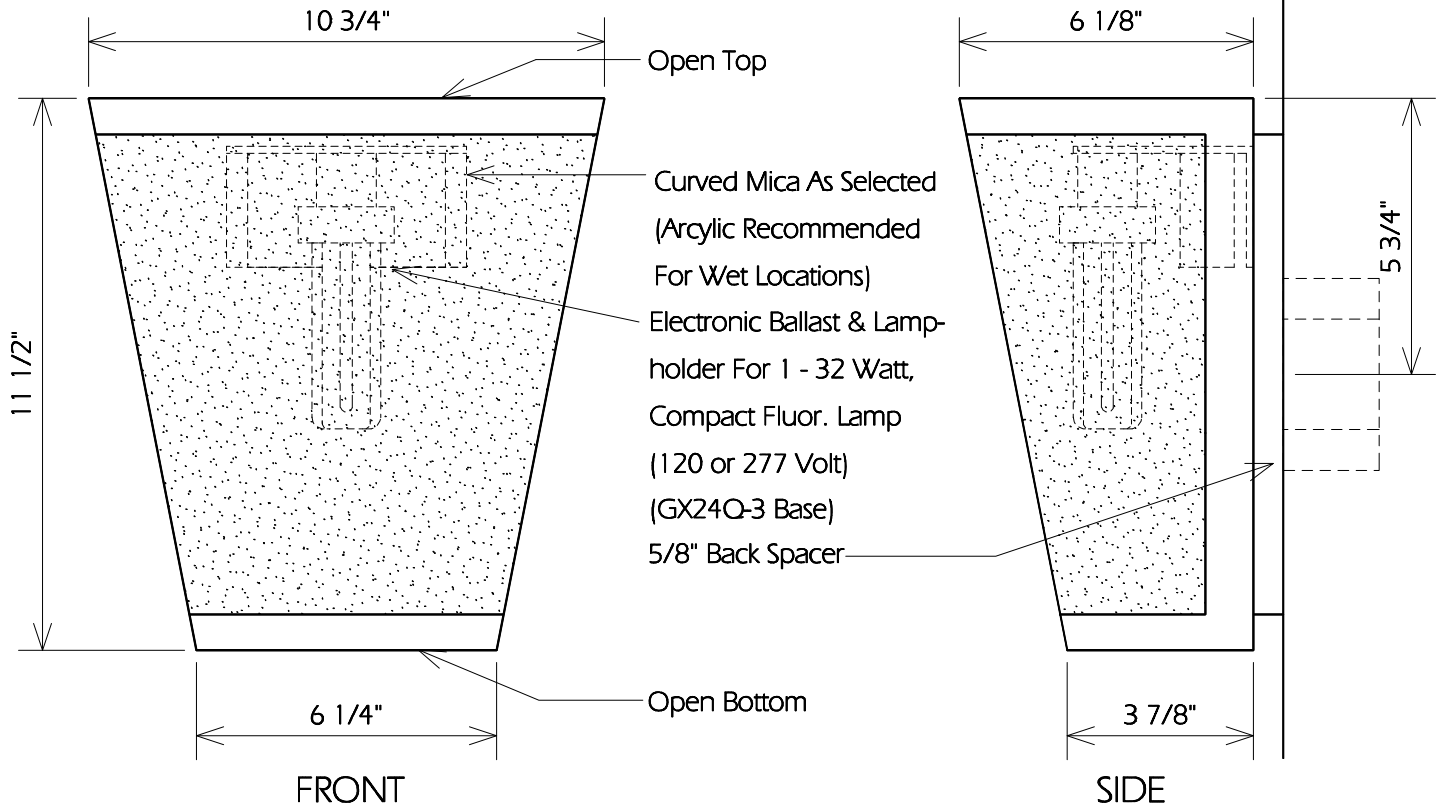

TOP

TWO HILLS STUDIO®

Fine Lighting & Decorative Metal Work www.twohillsstudio.com

2706 SOUTH LAMAR BOULEVARD AUSTIN, TEXAS 78704 512-707-7571 FAX 512-707-7524

WALL SCONCE CWS49

Fixture Is Appropriate For:

- Wet Locations As Shown
- Wet Locations With Glass Or Solid Top Added
- Damp Locations As Shown
- Dry Locations As Shown
- U.L. Approved