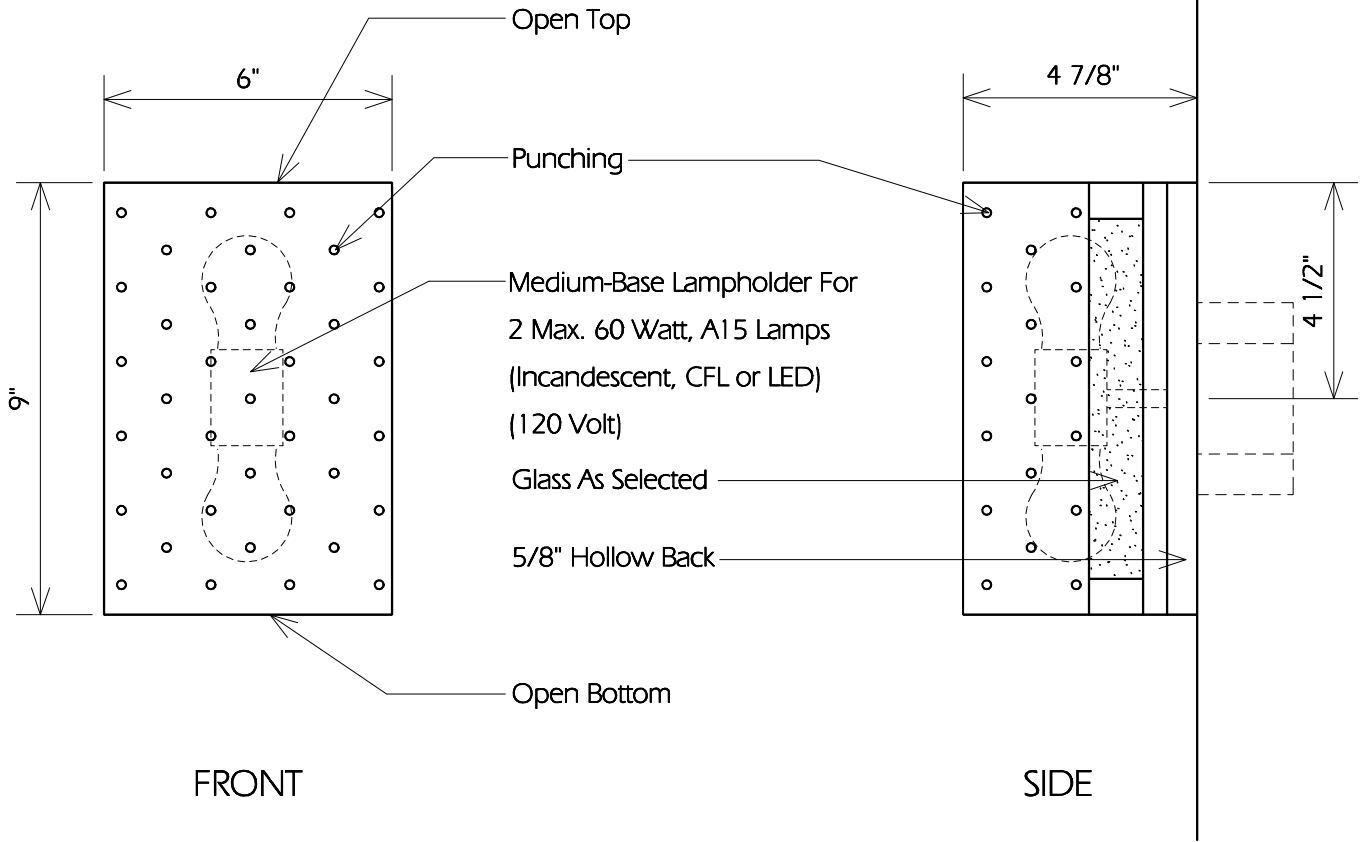

TOP

TWO HILLS STUDIO®

Fine Lighting & Decorative Metal Work www.twohillsstudio.com

2706 SOUTH LAMAR BOULEVARD AUSTIN, TEXAS 78704 512-707-7571 FAX 512-707-7524

WALL SCONCE CWS45S

Fixture Is Appropriate For:

- ☐ Wet Locations As Shown
- ☒ Wet Locations With Glass Or Solid Top Added
- ☒ Damp Locations As Shown
- ☒ Dry Locations As Shown
- ☒ U.L. Approved