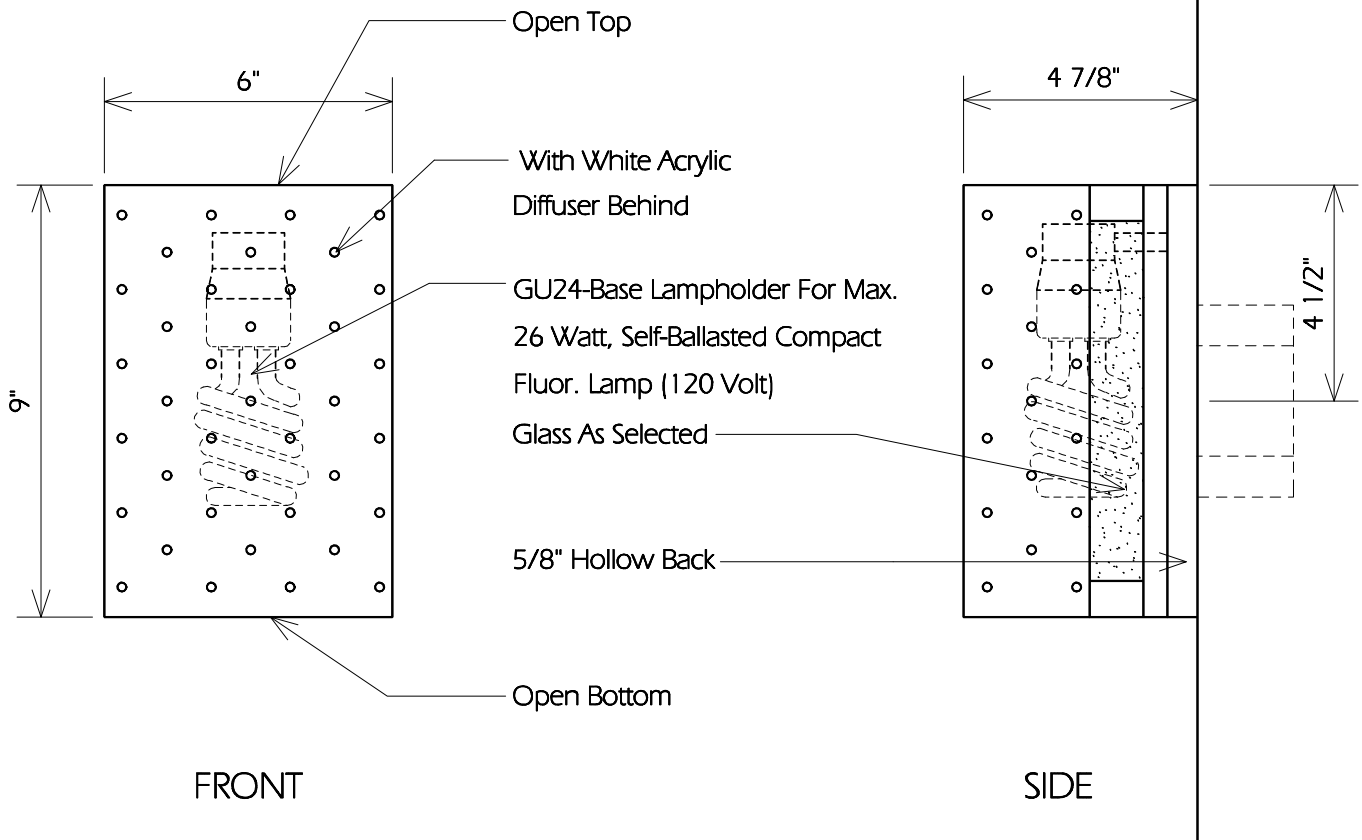

TOP

TWO HILLS STUDIO®

Fine Lighting & Decorative Metal Work www.twohillsstudio.com

2706 SOUTH LAMAR BOULEVARD AUSTIN, TEXAS 78704 512-707-7571 FAX 512-707-7524

WALL SCONCE CWS45S

Fixture Is Appropriate For:

- Wet Locations As Shown
- Wet Locations With Glass Or Solid Top Added
- Damp Locations As Shown
- Dry Locations As Shown
- U.L. Approved