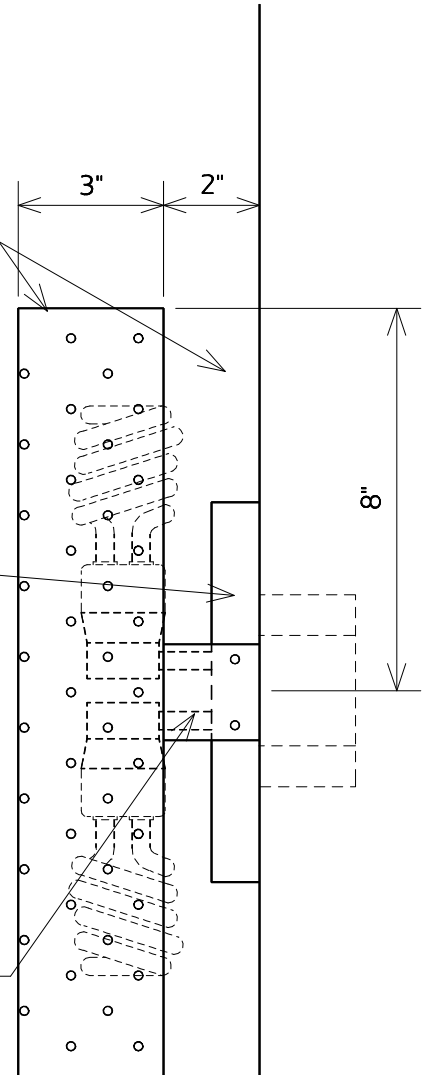

TOP

FRONT

Open Top, Bottom & Sides

Punching With White Acrylic Diffuser Behind

5" x 8" Canopy

GU24-Base Lampholders For Max. 26 Watt, Self-Ballasted Compact Fluor. Lamps (120 Volt)

2" Wide Hold-Off Bracket

SIDE

**TWO HILLS STUDIO®**

Fine Lighting & Decorative Metal Work [www.twohillsstudio.com](http://www.twohillsstudio.com)

2706 SOUTH LAMAR BOULEVARD AUSTIN, TEXAS 78704 512-707-7571 FAX 512-707-7524

**WALL SCONCE CWS44L**

Fixture Is Appropriate For:

- Wet Locations As Shown
- Wet Locations With Glass Or Solid Top Added
- Damp Locations As Shown
- Dry Locations As Shown
- U.L. Approved