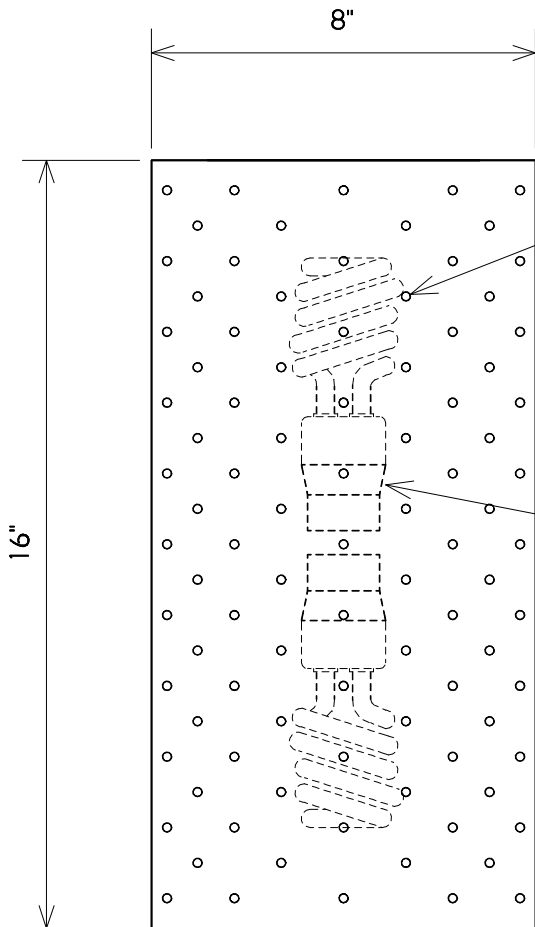

TOP

FRONT

Open Top, Bottom & Sides

Punching With White Acrylic Diffuser Behind

5" x 8" Canopy

GU24-Base Lampholders For Max. 26 Watt, Self-Ballasted Compact Fluor. Lamps (120 Volt)

2" Wide Hold-Off Bracket

SIDE

Fixture Is Appropriate For:

- Wet Locations As Shown
- Wet Locations With Glass Or Solid Top Added
- Damp Locations As Shown
- Dry Locations As Shown
- U.L. Approved