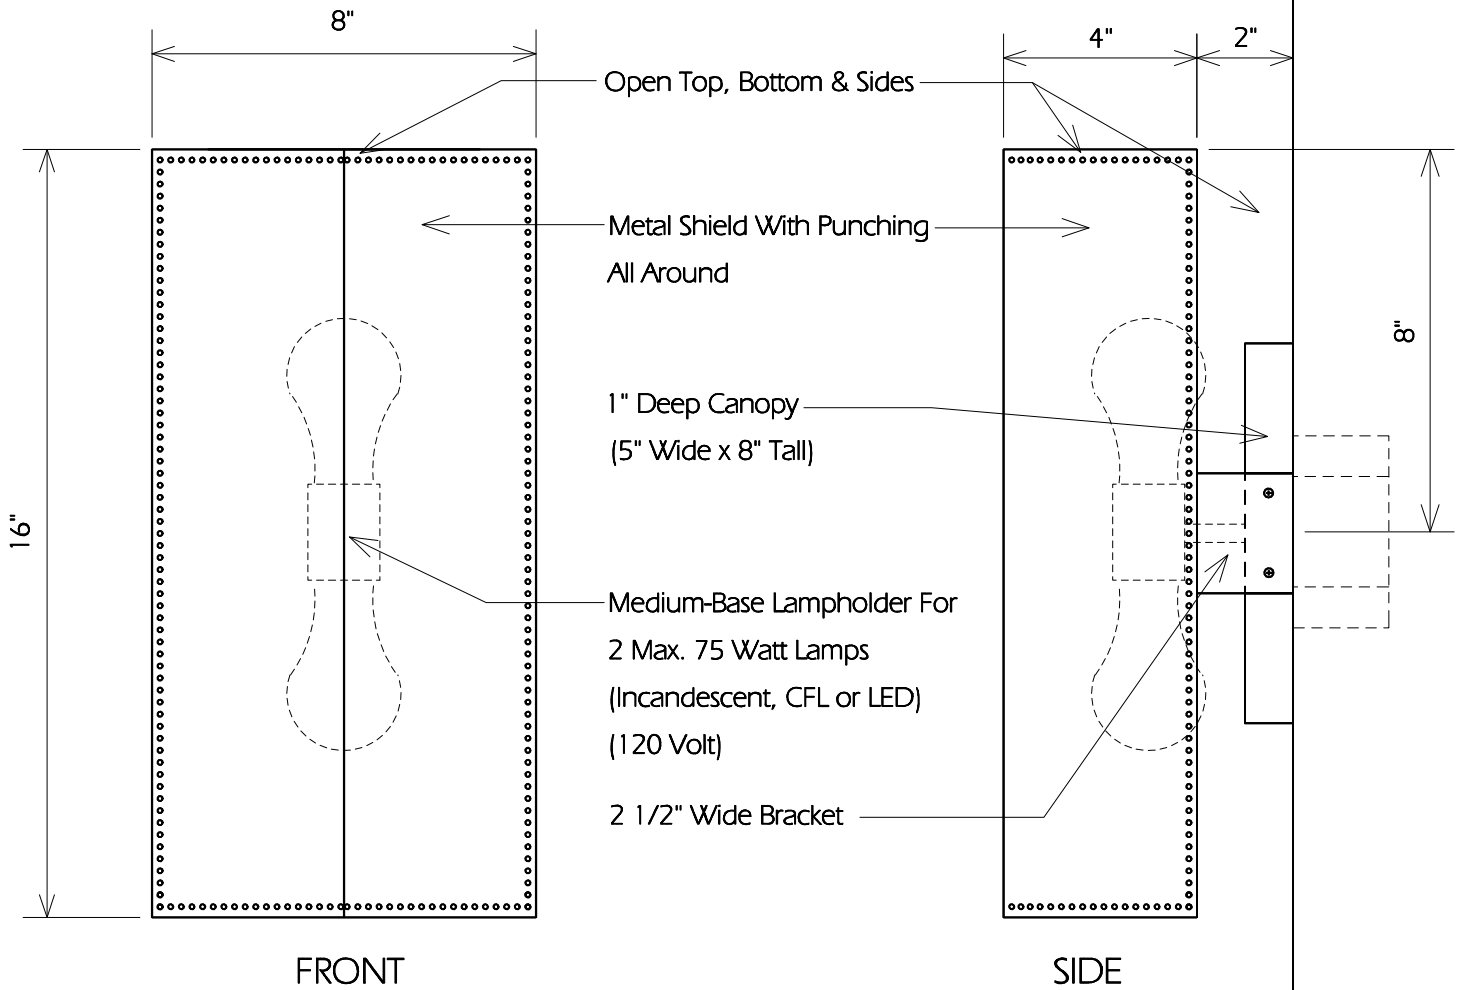

TOP

FRONT

SIDE

TWO HILLS STUDIO®

Fine Lighting & Decorative Metal Work www.twohillsstudio.com

2706 SOUTH LAMAR BOULEVARD AUSTIN, TEXAS 78704 512-707-7571 FAX 512-707-7524

WALL SCONCE CWS27

Fixture Is Appropriate For:

- ☐ Wet Locations As Shown
- ☐ Wet Locations With Glass Or Solid Top Added
- ☐ Damp Locations As Shown
- ☐ Dry Locations As Shown
- ☐ U.L. Approved