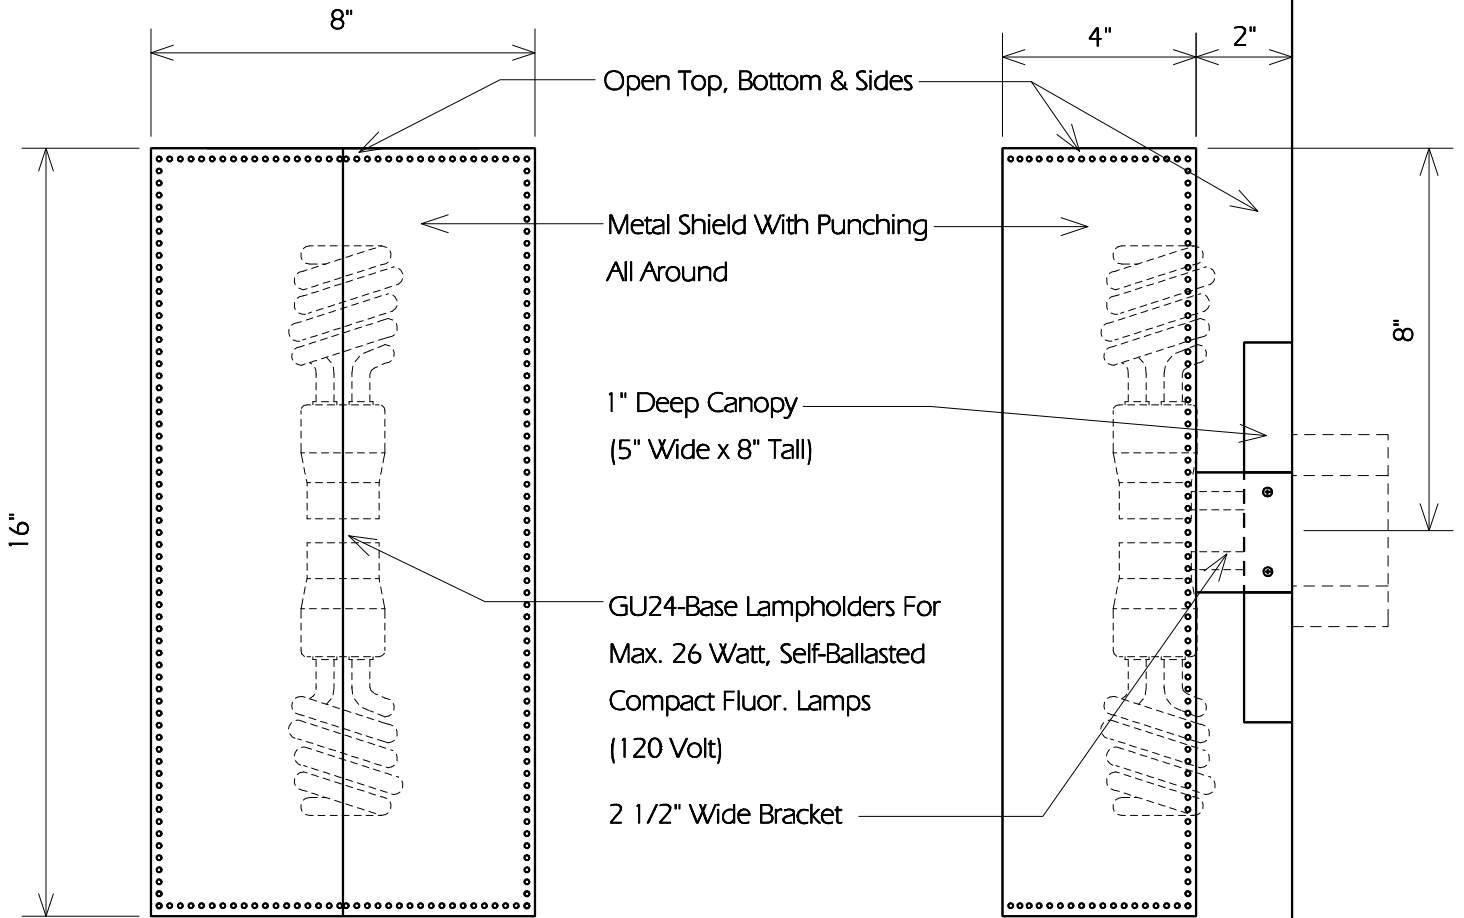

TOP

FRONT

SIDE

TWO HILLS STUDIO®

Fine Lighting & Decorative Metal Work www.twohillsstudio.com

2706 SOUTH LAMAR BOULEVARD AUSTIN, TEXAS 78704 512-707-7571 FAX 512-707-7524

WALL SCONCE CWS27

Fixture Is Appropriate For:

- Wet Locations As Shown
- Wet Locations With Glass Or Solid Top Added
- Damp Locations As Shown
- Dry Locations As Shown
- U.L. Approved