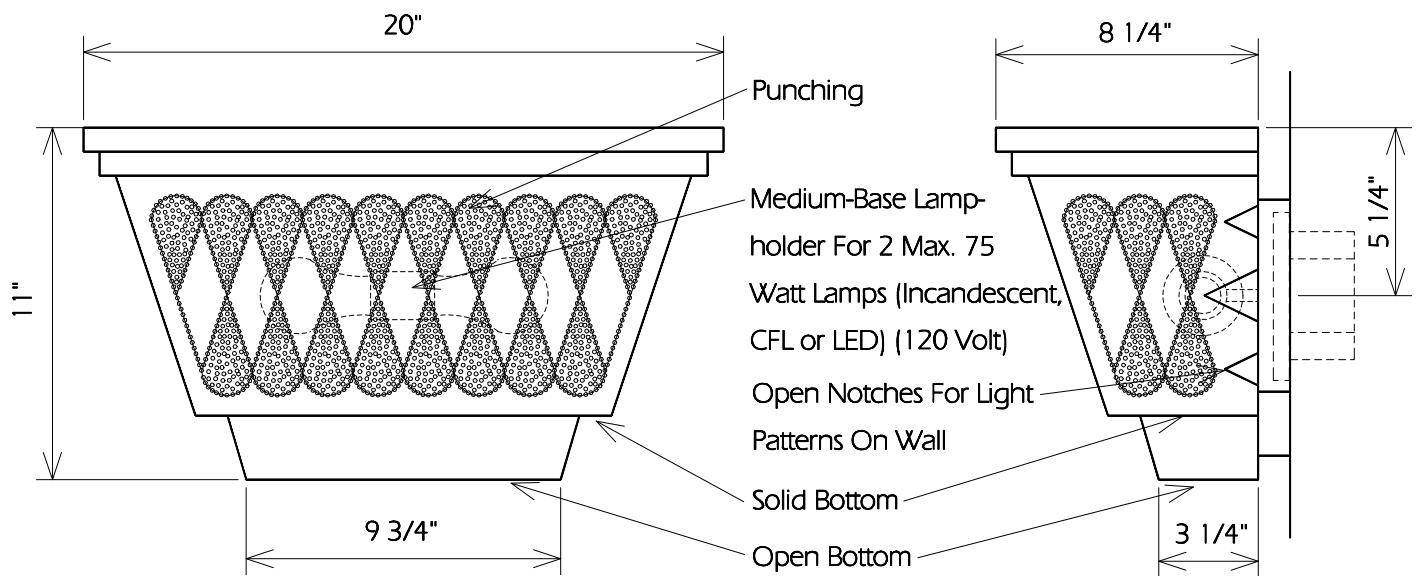

TOP

FRONT

SIDE

TWO HILLS STUDIO®

Fine Lighting & Decorative Metal Work www.twohillsstudio.com

2706 SOUTH LAMAR BOULEVARD AUSTIN, TEXAS 78704 512-707-7571 FAX 512-707-7524

WALL SCONCE CWS21

Fixture Is Appropriate For:

- Wet Locations As Shown
- Wet Locations With Glass Or Solid Top Added
- Damp Locations As Shown
- Dry Locations As Shown
- U.L. Approved