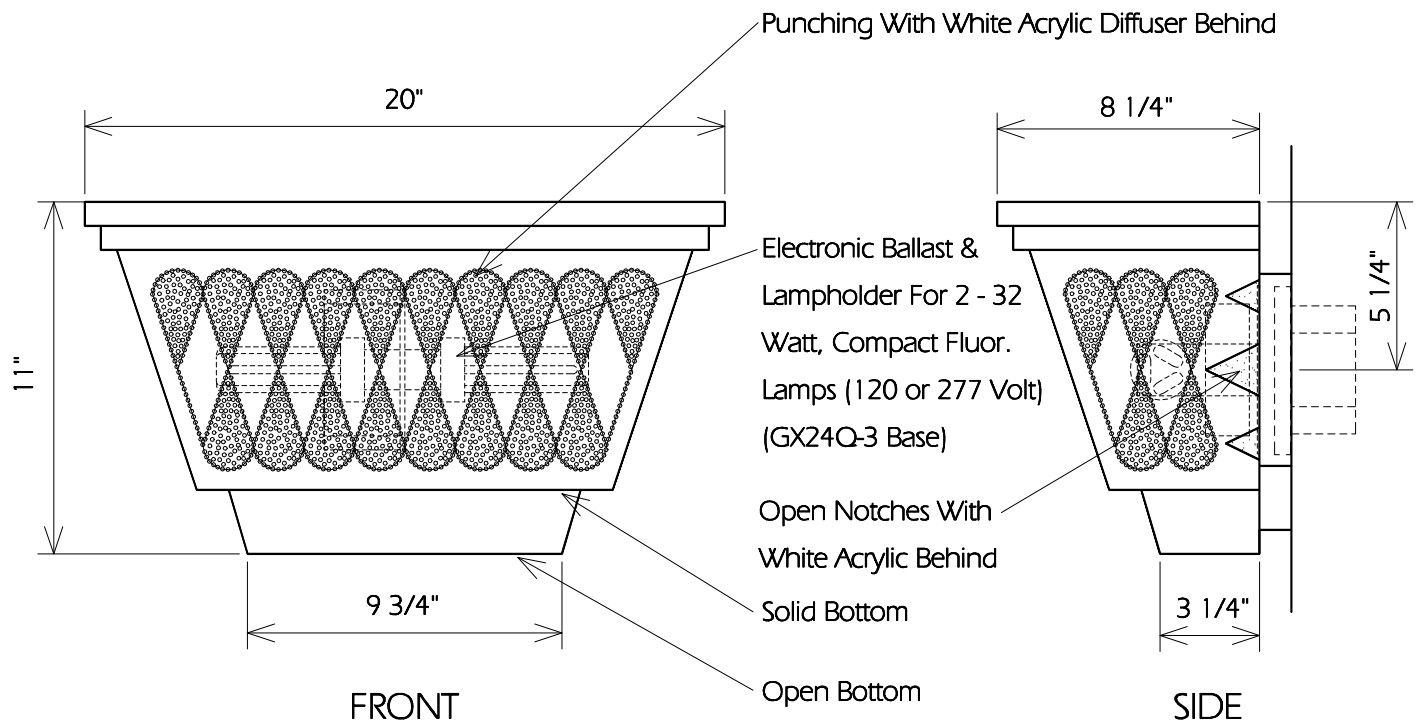

TOP

TWO HILLS STUDIO®

Fine Lighting & Decorative Metal Work www.twohillsstudio.com

2706 SOUTH LAMAR BOULEVARD AUSTIN, TEXAS 78704 512-707-7571 FAX 512-707-7524

WALL SCONCE CWS21

Fixture Is Appropriate For:

- ___ Wet Locations As Shown
- ___ Wet Locations With Glass Or Solid Top Added
- Damp Locations As Shown
- Dry Locations As Shown
- U.L. Approved