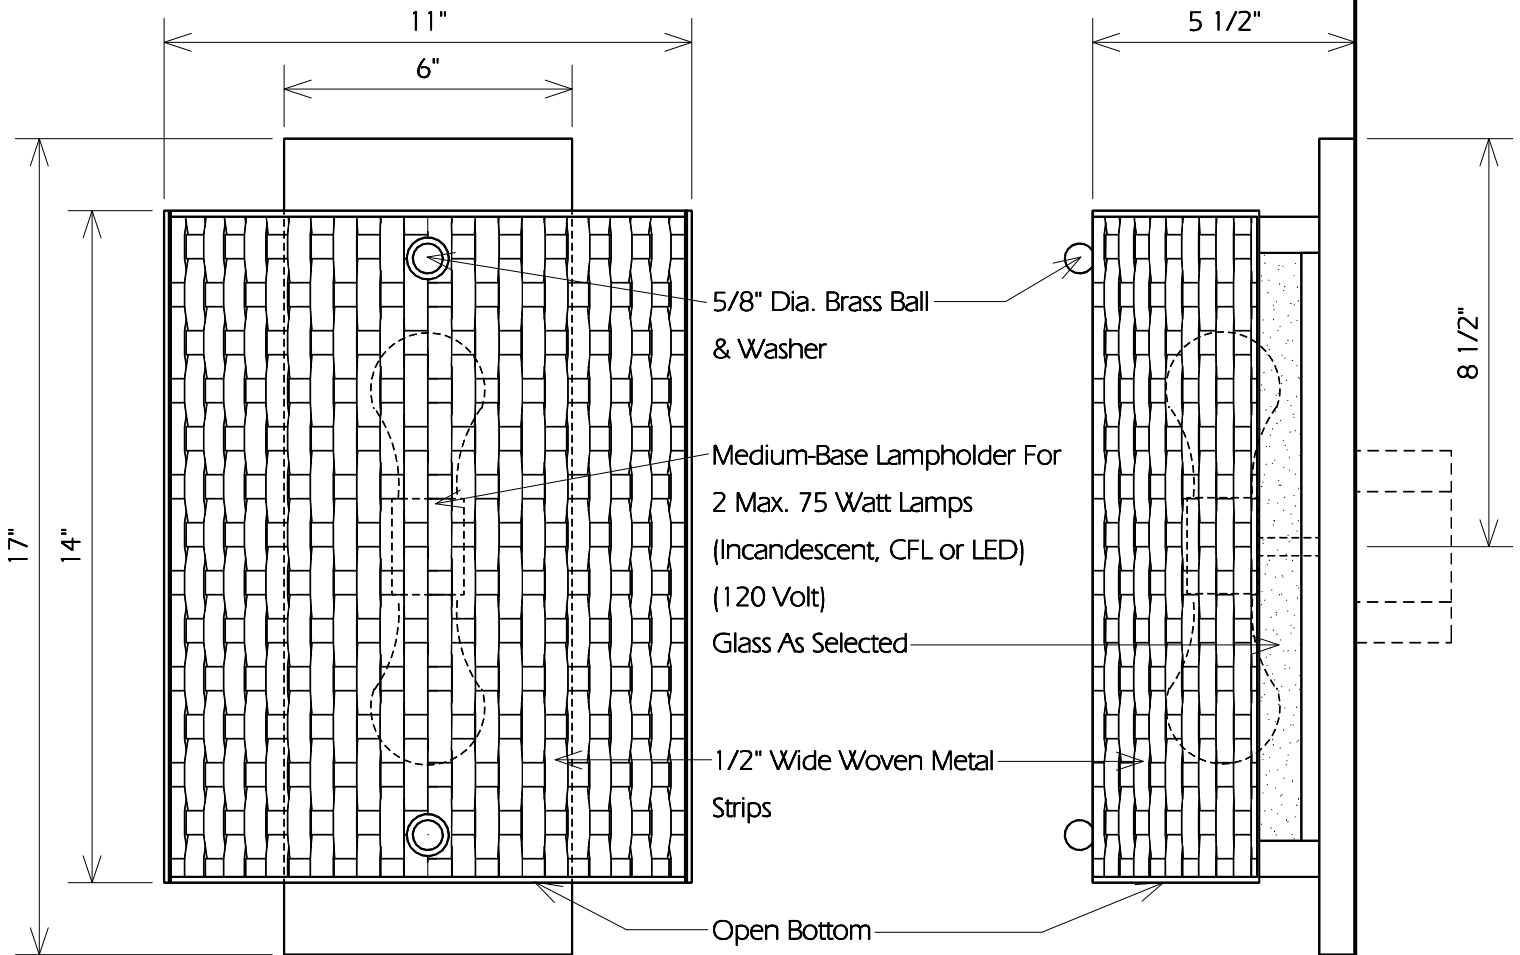

FRONT

TWO HILLS STUDIO®

Fine Lighting & Decorative Metal Work www.twohillsstudio.com

2706 SOUTH LAMAR BOULEVARD AUSTIN, TEXAS 78704 512-707-7571 FAX 512-707-7524

WALL SCONCE C7W

Fixture Is Appropriate For:

- ☐ Wet Locations As Shown
- ☐ Wet Locations With Glass Or Solid Top Added
- ☐ Damp Locations As Shown
- ☐ Dry Locations As Shown
- ☐ U.L. Approved