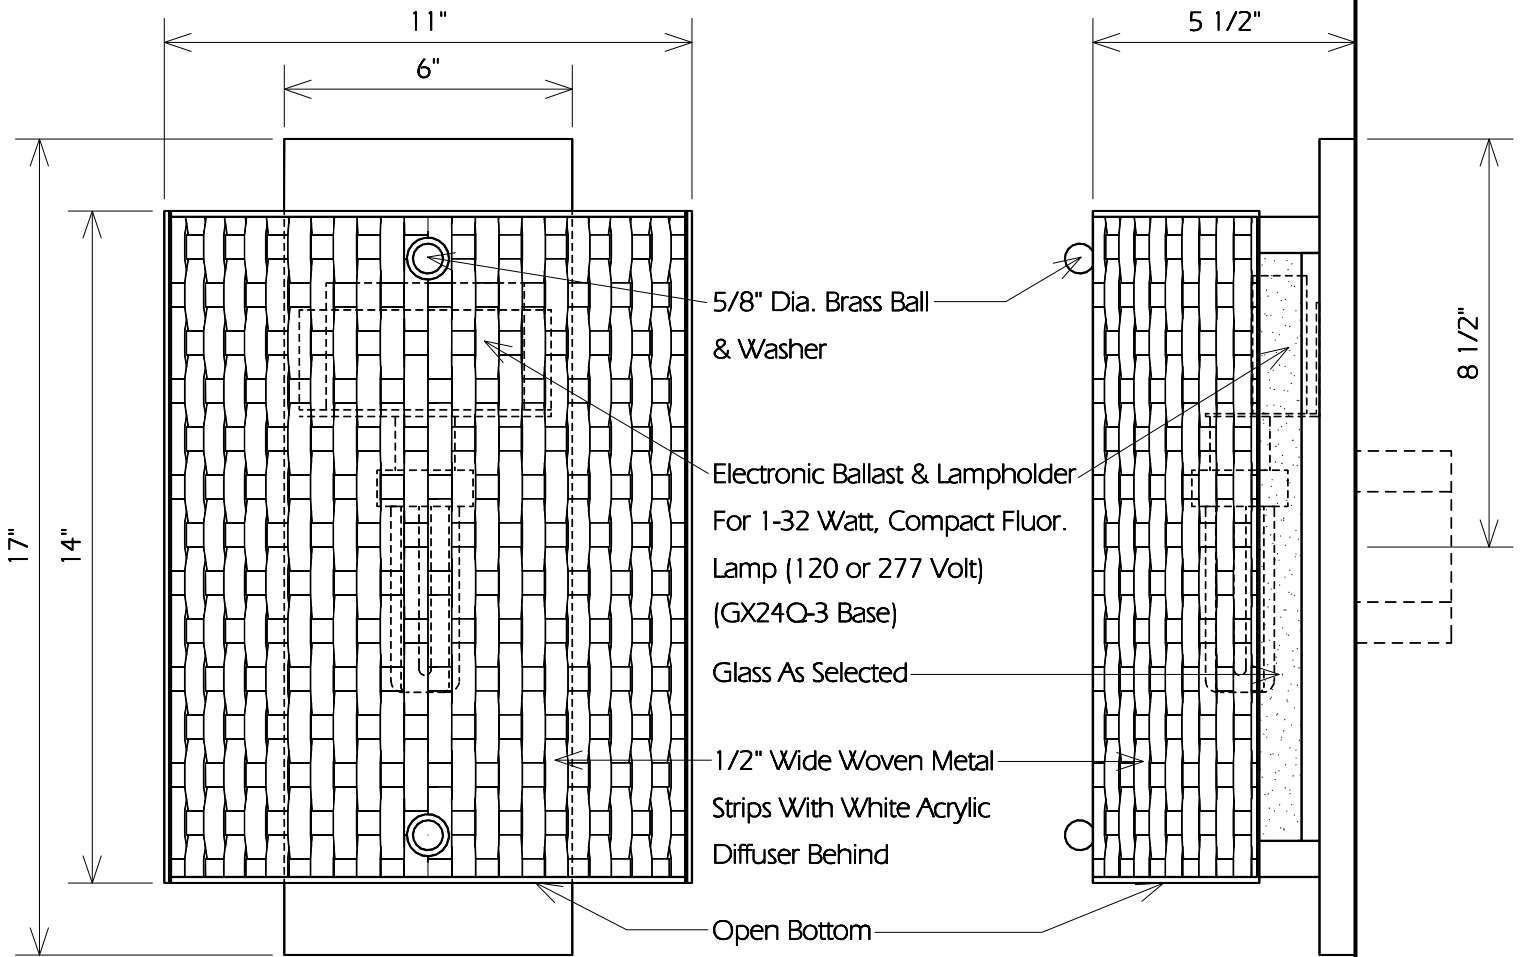

FRONT

TWO HILLS STUDIO®

Fine Lighting & Decorative Metal Work www.twohillsstudio.com

2706 SOUTH LAMAR BOULEVARD AUSTIN, TEXAS 78704 512-707-7571 FAX 512-707-7524

WALL SCONCE C7W

Fixture Is Appropriate For:

- ☐ Wet Locations As Shown
- ☐ Wet Locations With Glass Or Solid Top Added
- ☐ Damp Locations As Shown
- ☐ Dry Locations As Shown
- ☐ U.L. Approved