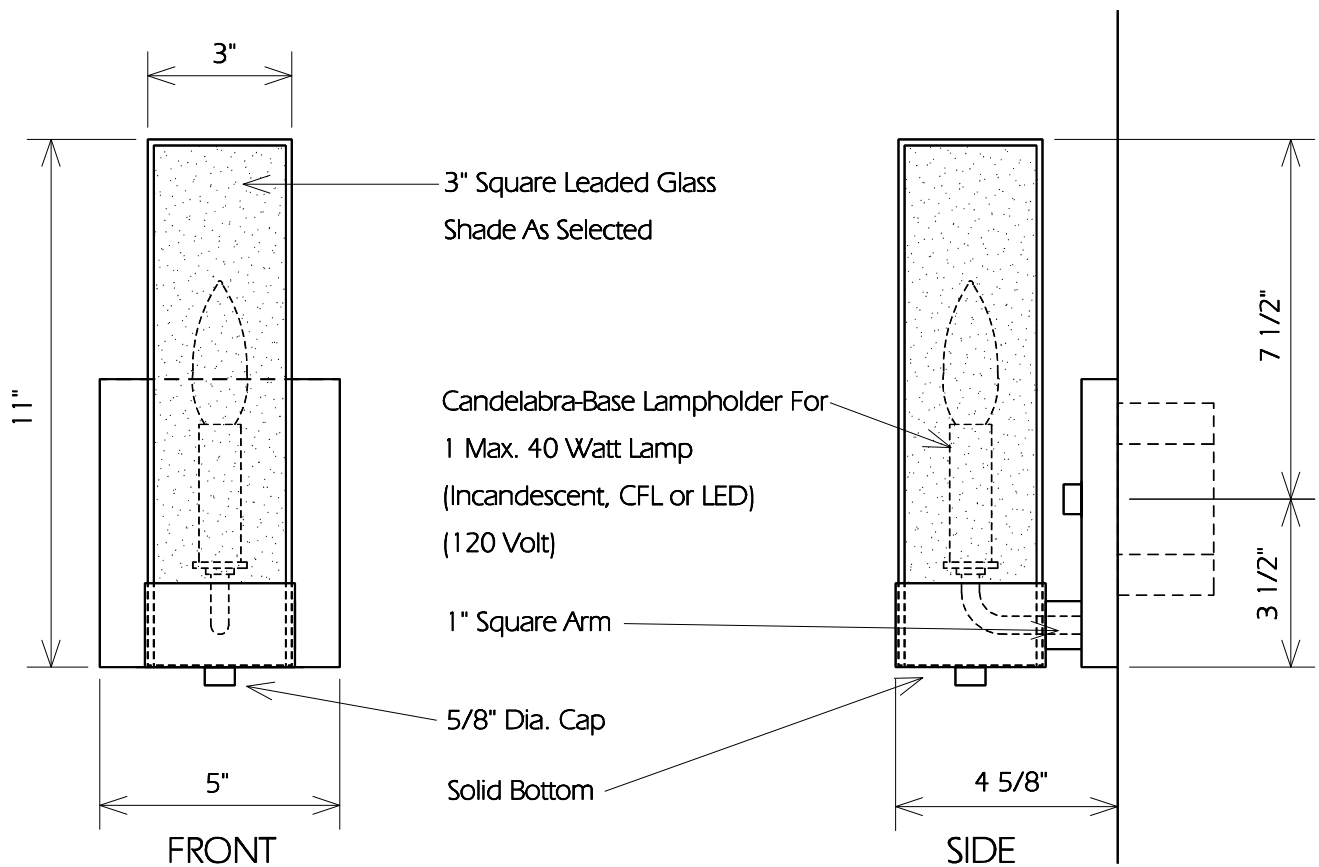

TOP

TWO HILLS STUDIO®

Fine Lighting & Decorative Metal Work www.twohillsstudio.com

2706 SOUTH LAMAR BOULEVARD AUSTIN, TEXAS 78704 512-707-7571 FAX 512-707-7524

WALL SCONCE B16

Fixture Is Appropriate For:

- Wet Locations As Shown
- Wet Locations With Glass Or Solid Top Added
- Damp Locations As Shown
- Dry Locations As Shown
- U.L. Approved