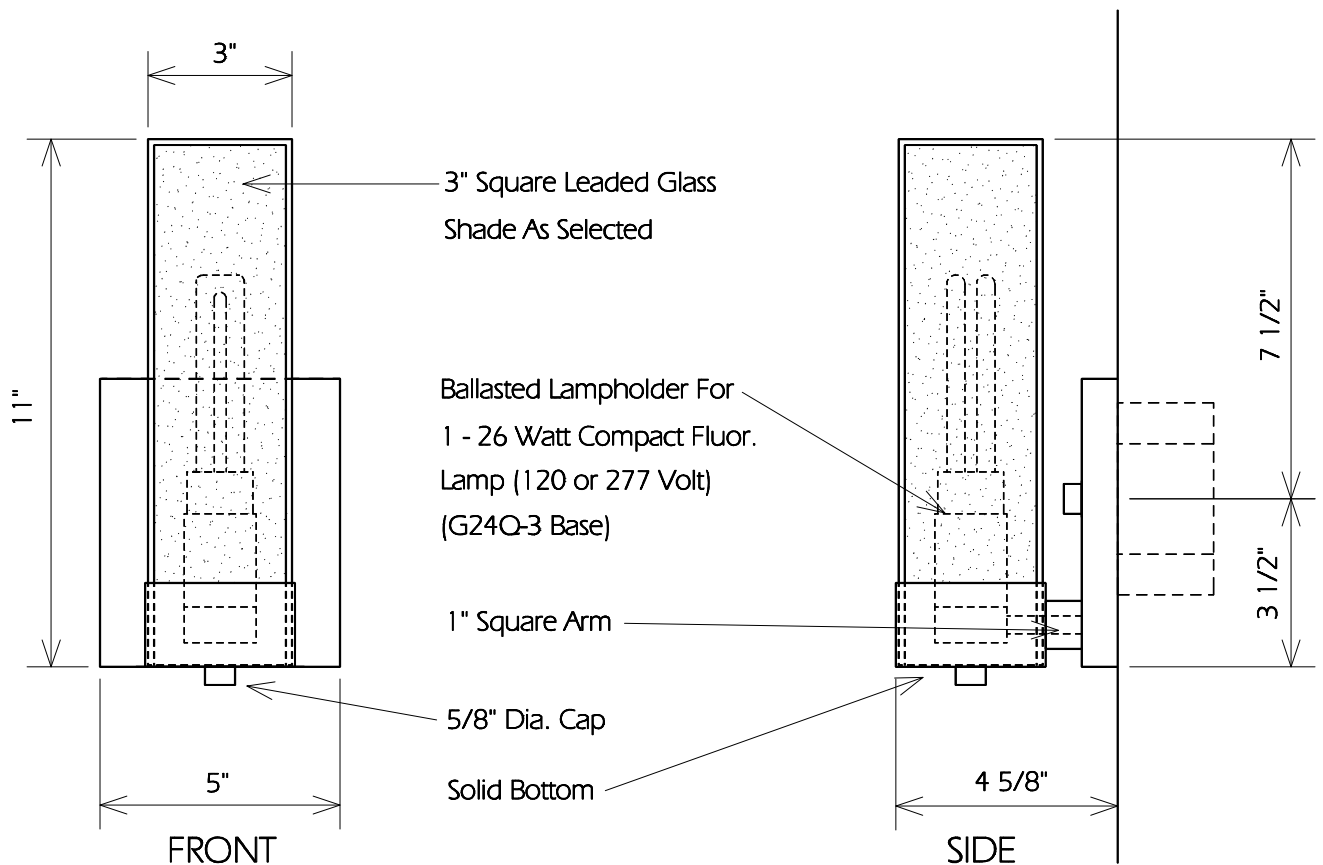

TOP

TWO HILLS STUDIO®

Fine Lighting & Decorative Metal Work www.twohillsstudio.com

2706 SOUTH LAMAR BOULEVARD AUSTIN, TEXAS 78704 512-707-7571 FAX 512-707-7524

WALL SCONCE B16

Fixture Is Appropriate For:

- Wet Locations As Shown
- Wet Locations With Glass Or Solid Top Added
- Damp Locations As Shown
- Dry Locations As Shown
- U.L. Approved