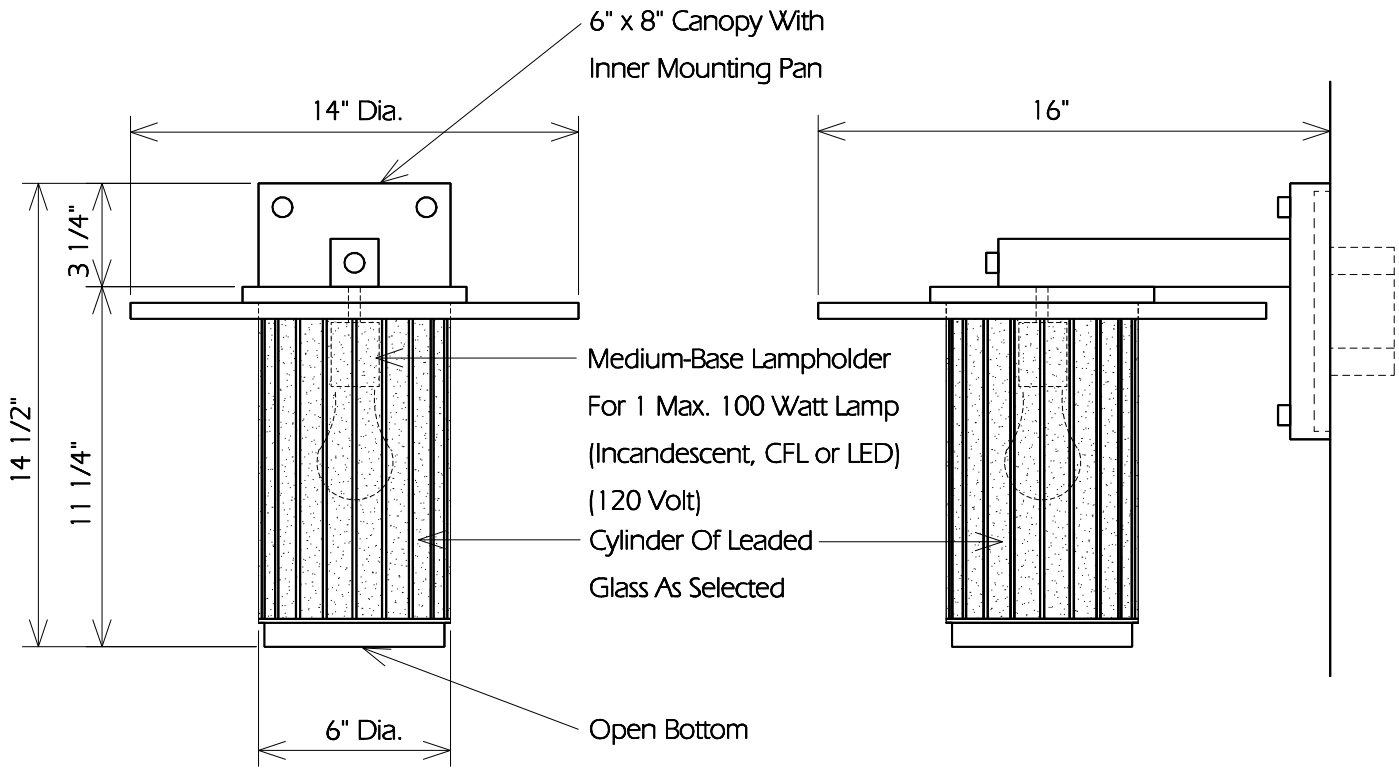

TOP

FRONT

SIDE

TWO HILLS STUDIO®

Fine Lighting & Decorative Metal Work www.twohillsstudio.com

2706 SOUTH LAMAR BOULEVARD AUSTIN, TEXAS 78704 512-707-7571 FAX 512-707-7524

WALL LANTERN L55

Fixture Is Appropriate For:

- Wet Locations As Shown
- Wet Locations With Glass Or Solid Top Added
- Damp Locations As Shown
- Dry Locations As Shown
- U.L. Approved