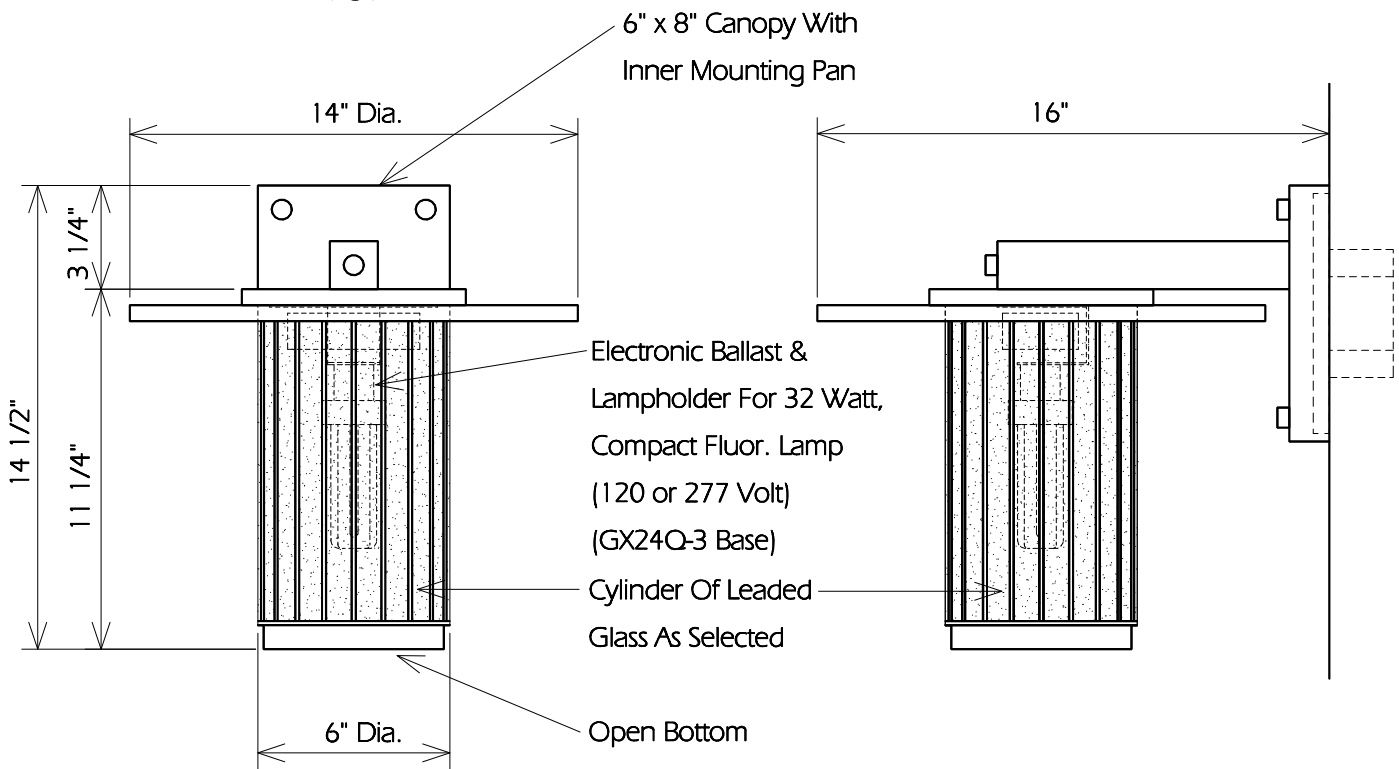

TOP

FRONT

SIDE

TWO HILLS STUDIO®

Fine Lighting & Decorative Metal Work www.twohillsstudio.com

2706 SOUTH LAMAR BOULEVARD AUSTIN, TEXAS 78704 512-707-7571 FAX 512-707-7524

WALL LANTERN L55

Fixture Is Appropriate For:

- Wet Locations As Shown
- Wet Locations With Glass Or Solid Top Added
- Damp Locations As Shown
- Dry Locations As Shown
- U.L. Approved