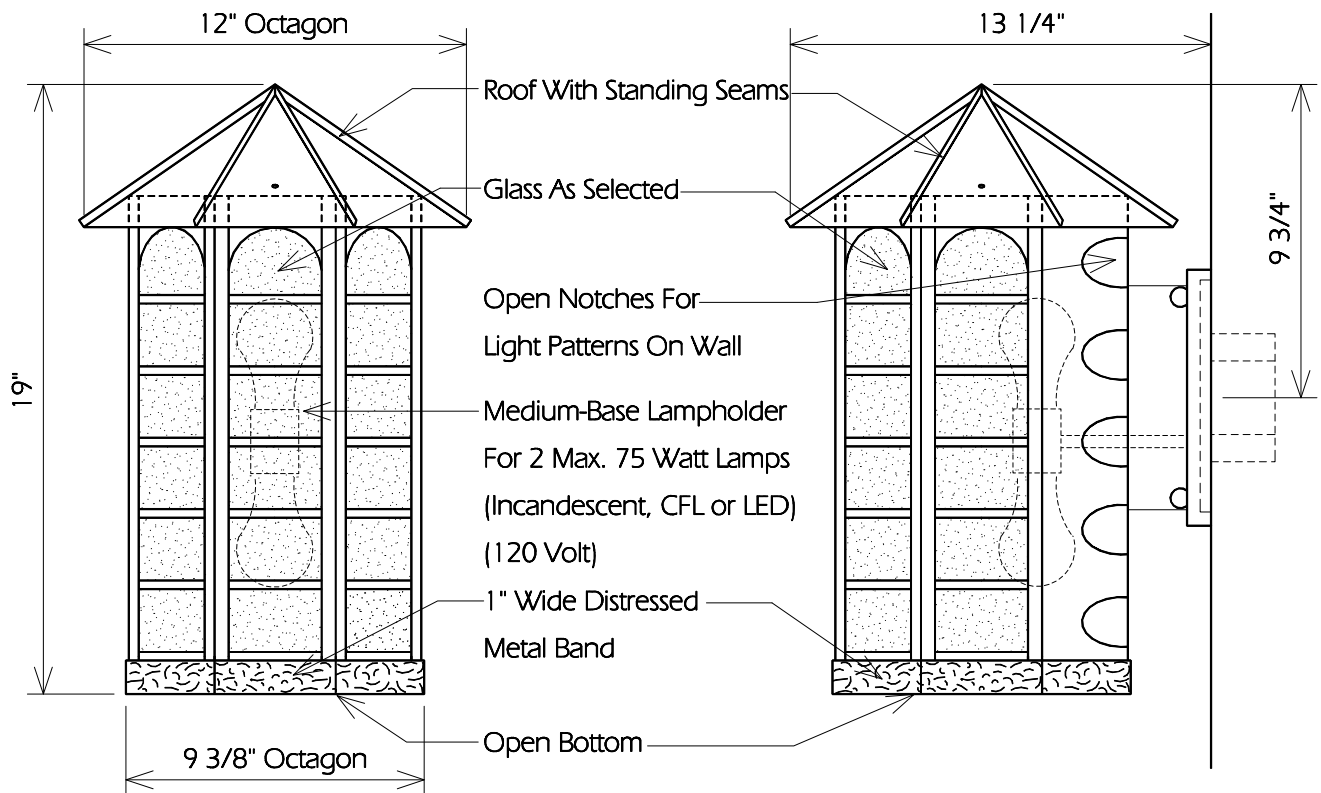

TOP

FRONT

SIDE

TWO HILLS STUDIO®

Fine Lighting & Decorative Metal Work www.twohillsstudio.com

2706 SOUTH LAMAR BOULEVARD AUSTIN, TEXAS 78704 512-707-7571 FAX 512-707-7524

WALL LANTERN L49

Fixture Is Appropriate For:

- Wet Locations As Shown
- Wet Locations With Glass Or Solid Top Added
- Damp Locations As Shown
- Dry Locations As Shown
- U.L. Approved