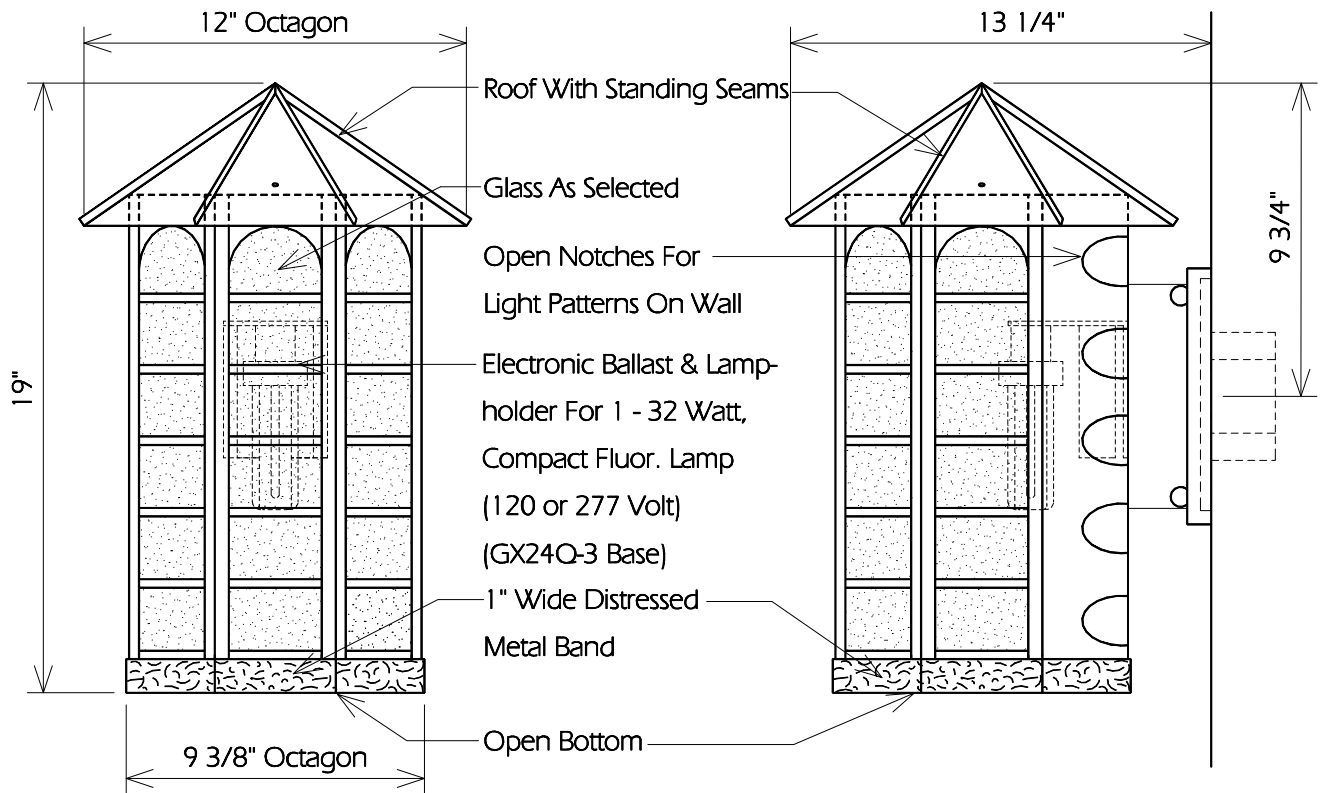

TOP

FRONT

SIDE

TWO HILLS STUDIO®

Fine Lighting & Decorative Metal Work www.twohillsstudio.com

2706 SOUTH LAMAR BOULEVARD AUSTIN, TEXAS 78704 512-707-7571 FAX 512-707-7524

WALL LANTERN L49

Fixture Is Appropriate For:

- Wet Locations As Shown
- Wet Locations With Glass Or Solid Top Added
- Damp Locations As Shown
- Dry Locations As Shown
- U.L. Approved