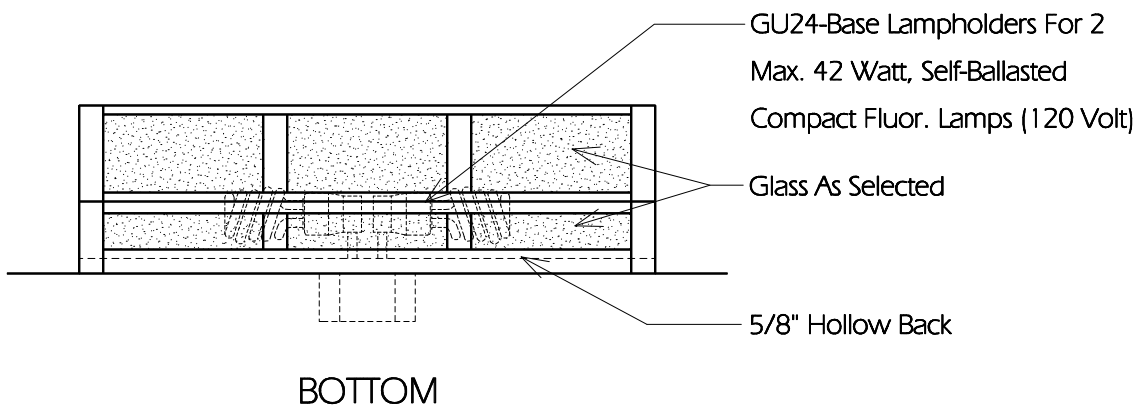

FRONT

BOTTOM

TWO HILLS STUDIO®

Fine Lighting & Decorative Metal Work www.twohillsstudio.com

2706 SOUTH LAMAR BOULEVARD AUSTIN, TEXAS 78704 512-707-7571 FAX 512-707-7524

WALL LANTERN L45

Fixture Is Appropriate For:

- ☐ Wet Locations As Shown
- ☐ Wet Locations With Glass Or Solid Top Added
- ☒ Damp Locations As Shown
- ☒ Dry Locations As Shown
- ☒ U.L. Approved