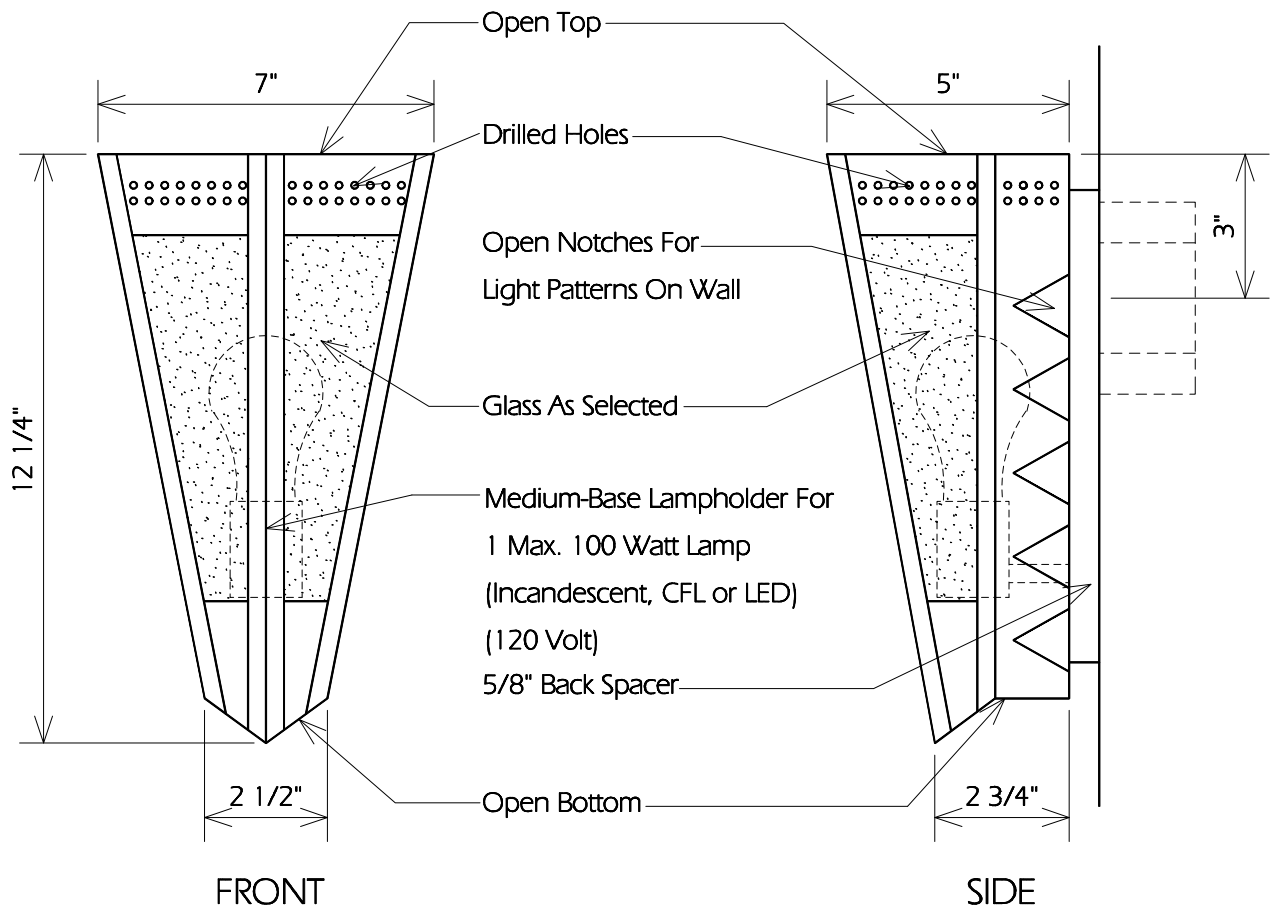

TOP

TWO HILLS STUDIO, INC.®

Fine Lighting & Decorative Metal Work www.twohillsstudio.com

2706 SOUTH LAMAR BOULEVARD AUSTIN, TEXAS 78704 512-707-7571 FAX 512-707-7524

WALL LANTERN L34

Fixture Is Appropriate For:

- ___ Wet Locations As Shown
- ___ Wet Locations With Glass Or Solid Top Added
- Damp Locations As Shown
- Dry Locations As Shown
- U.L. Approved