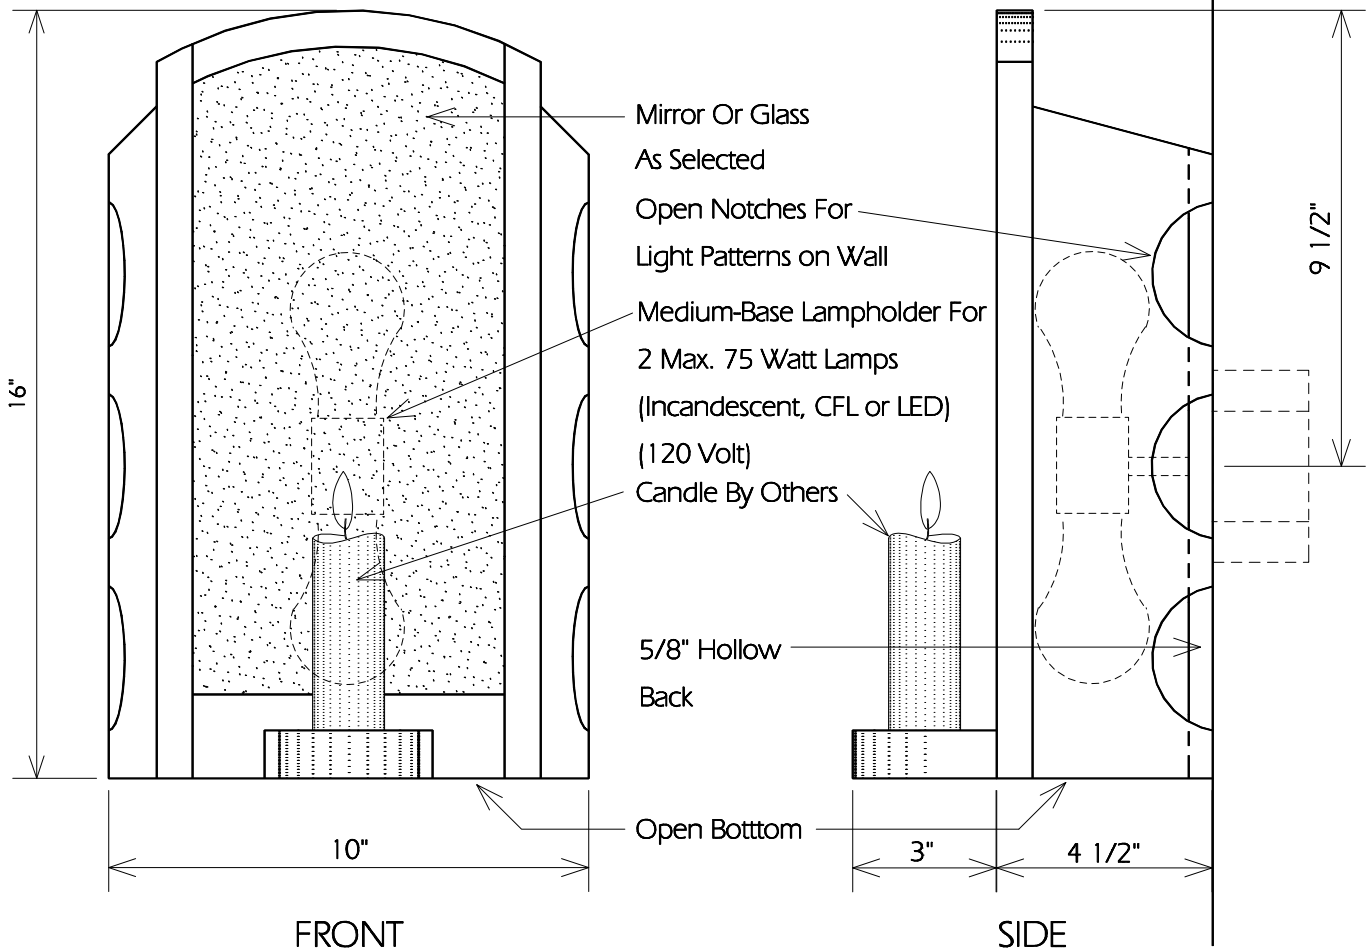

TWO HILLS STUDIO®

Fine Lighting & Decorative Metal Work www.twohillstudio.com

2706 SOUTH LAMAR BOULEVARD AUSTIN, TEXAS 78704 512-707-7571 FAX 512-707-7524

WALL LANTERN L32

Fixture Is Appropriate For:

- ☐ Wet Locations As Shown
- ☐ Wet Locations With Glass Or Solid Top Added
- ☐ Damp Locations As Shown
- ☐ Dry Locations As Shown
- ☐ U.L. Approved