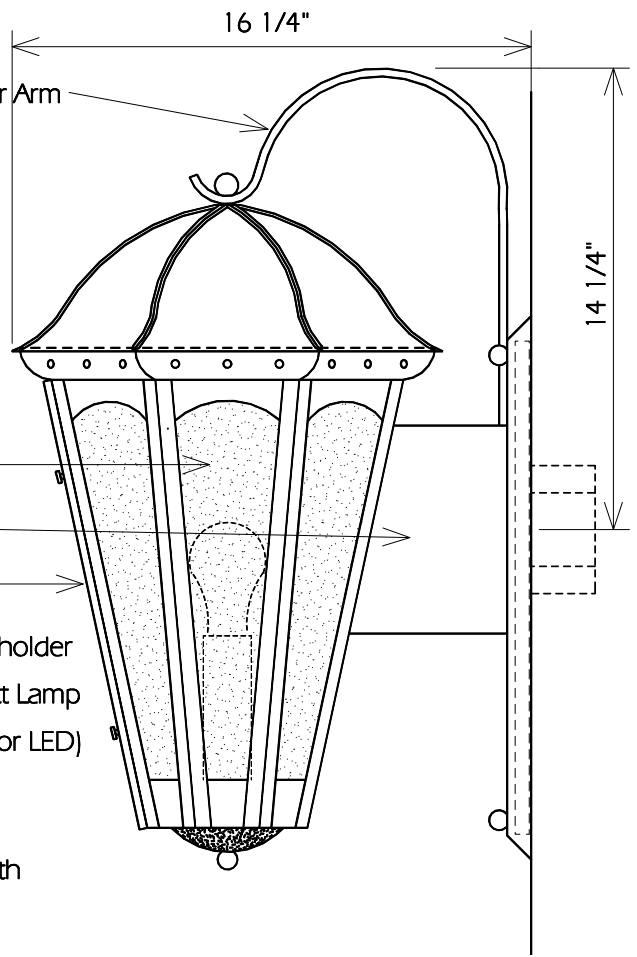

6" Wide x 17" Tall Canopy With Inner Mounting Pan

TOP

13 1/2" Octagon

FRONT

SIDE

- 1/4" x 1" Copper Bar Arm
- Solid Roof With Trim At Ridges
- Rivets
- Glass As Selected
- 2 1/2" Wide Arm
- Hinged Front Panel
- Medium-Base Lampholder For 1 Max. 100 Watt Lamp (Incandescent, CFL or LED) (120 Volt)
- Hammered Dish With 5/8" Brass Ball

TWO HILLS STUDIO®

Fine Lighting & Decorative Metal Work www.twohillsstudio.com

2706 SOUTH LAMAR BOULEVARD AUSTIN, TEXAS 78704 512-707-7571 FAX 512-707-7524

WALL LANTERN L29T

Fixture Is Appropriate For:

- Wet Locations As Shown
- Wet Locations With Glass Or Solid Top Added
- Damp Locations As Shown
- Dry Locations As Shown
- U.L. Approved