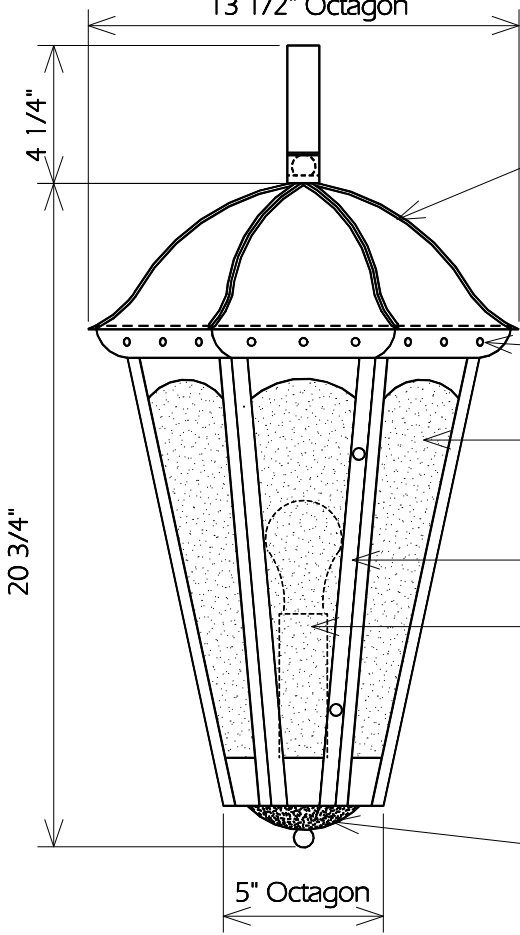

6" Wide x 17" Tall Canopy With Inner Mounting Pan

TOP

13 1/2" Octagon

FRONT

SIDE

- 1/4" x 1" Copper Bar Arm
- Solid Roof With Trim At Ridges
- Rivets
- Glass As Selected
- 2 1/2" Wide Arm
- Hinged Front Panel
- Medium-Base Lampholder For 1 Max. 100 Watt Lamp (Incandescent, CFL or LED) (120 Volt)
- Hammered Dish With 5/8" Brass Ball

TWO HILLS STUDIO®

Fine Lighting & Decorative Metal Work www.twohillsstudio.com

2706 SOUTH LAMAR BOULEVARD AUSTIN, TEXAS 78704 512-707-7571 FAX 512-707-7524

WALL LANTERN L29T

Fixture Is Appropriate For:

- Wet Locations As Shown
- Wet Locations With Glass Or Solid Top Added
- Damp Locations As Shown
- Dry Locations As Shown
- U.L. Approved