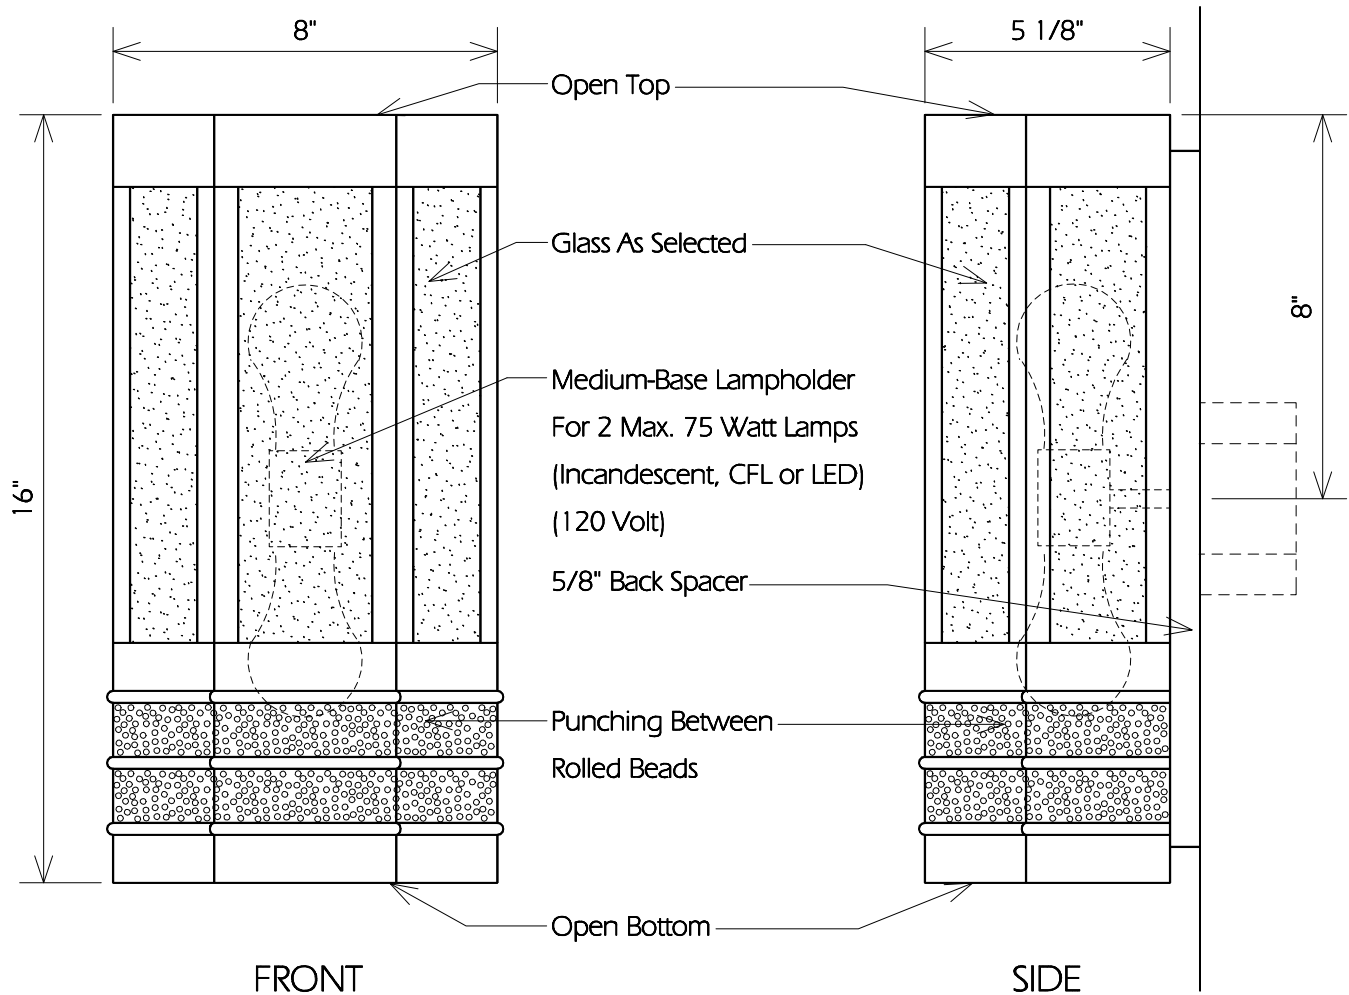

TOP

TWO HILLS STUDIO®

Fine Lighting & Decorative Metal Work www.twohillsstudio.com

2706 SOUTH LAMAR BOULEVARD AUSTIN, TEXAS 78704 512-707-7571 FAX 512-707-7524

WALL LANTERN L24

Fixture Is Appropriate For:

- Wet Locations As Shown
- Wet Locations With Glass Or Solid Top Added
- Damp Locations As Shown
- Dry Locations As Shown
- U.L. Approved