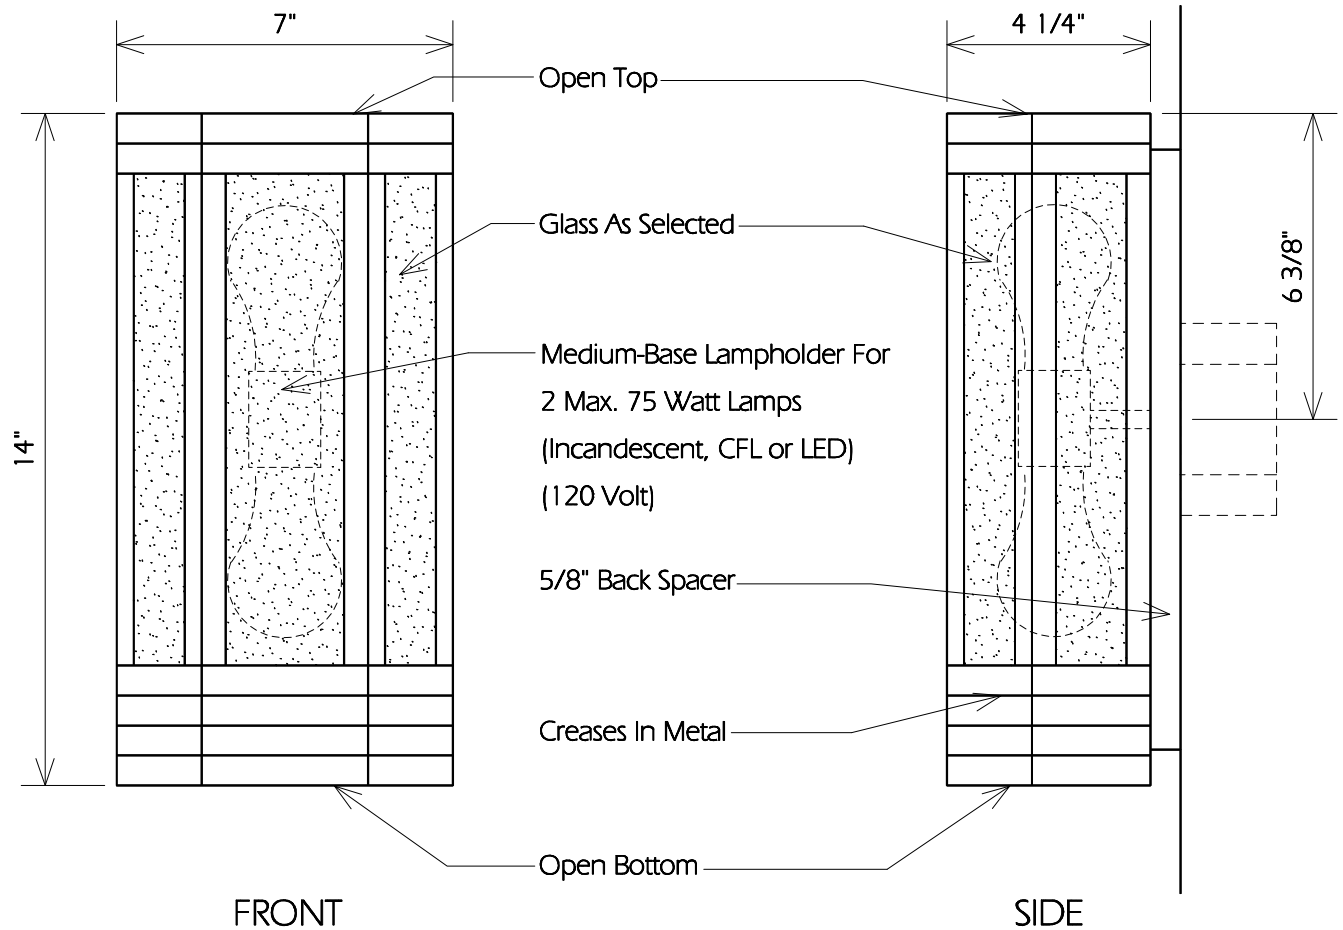

TOP

TWO HILLS STUDIO®

Fine Lighting & Decorative Metal Work www.twohillsstudio.com

2706 SOUTH LAMAR BOULEVARD AUSTIN, TEXAS 78704 512-707-7571 FAX 512-707-7524

WALL LANTERN L21

Fixture Is Appropriate For:

- Wet Locations As Shown
- Wet Locations With Glass Or Solid Top Added
- Damp Locations As Shown
- Dry Locations As Shown
- U.L. Approved