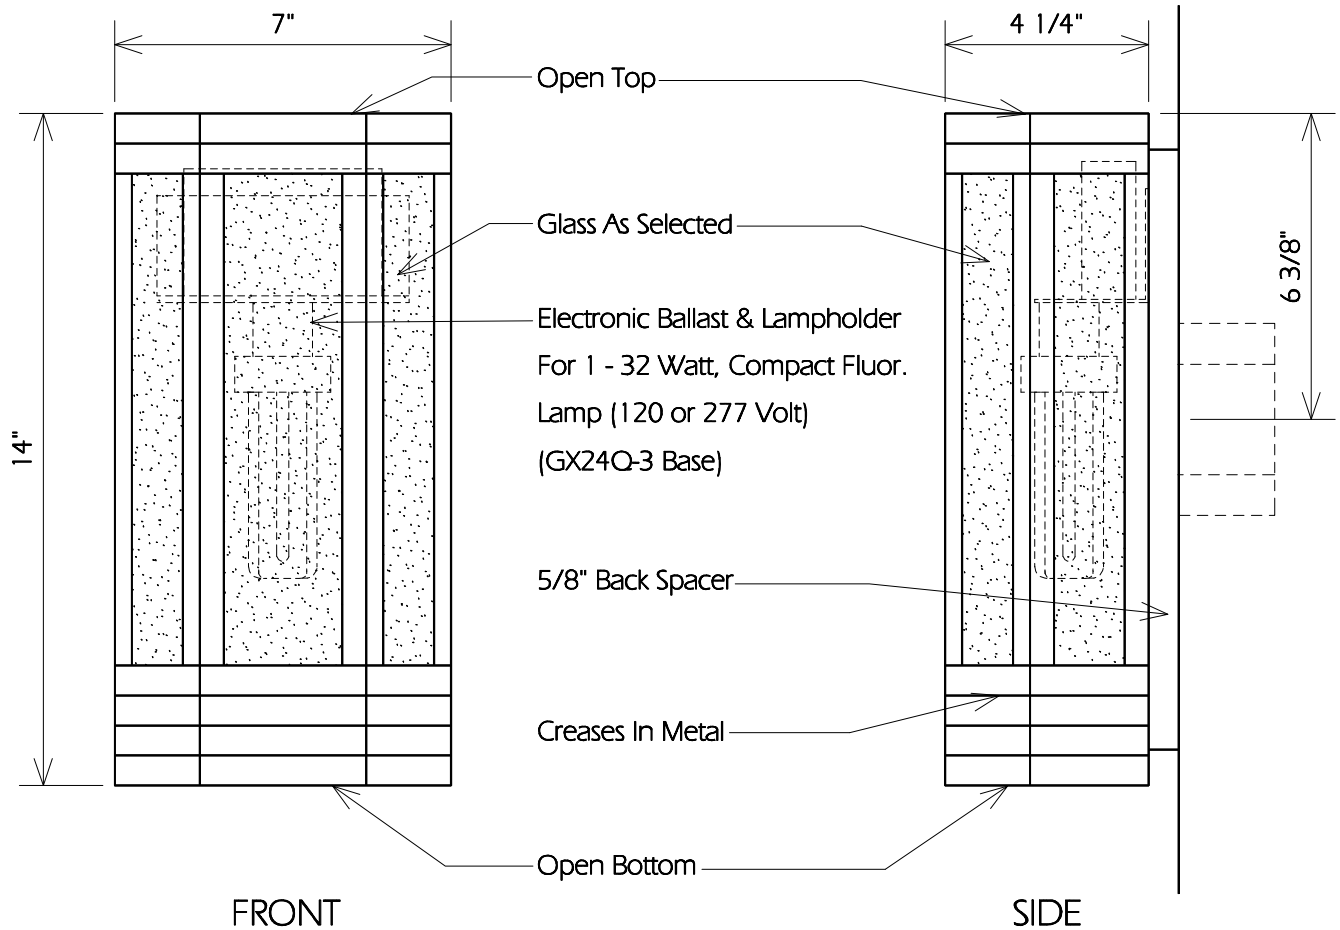

TOP

TWO HILLS STUDIO®

Fine Lighting & Decorative Metal Work www.twohillsstudio.com

2706 SOUTH LAMAR BOULEVARD AUSTIN, TEXAS 78704 512-707-7571 FAX 512-707-7524

WALL LANTERN L21

Fixture Is Appropriate For:

- Wet Locations As Shown
- Wet Locations With Glass Or Solid Top Added
- Damp Locations As Shown
- Dry Locations As Shown
- U.L. Approved