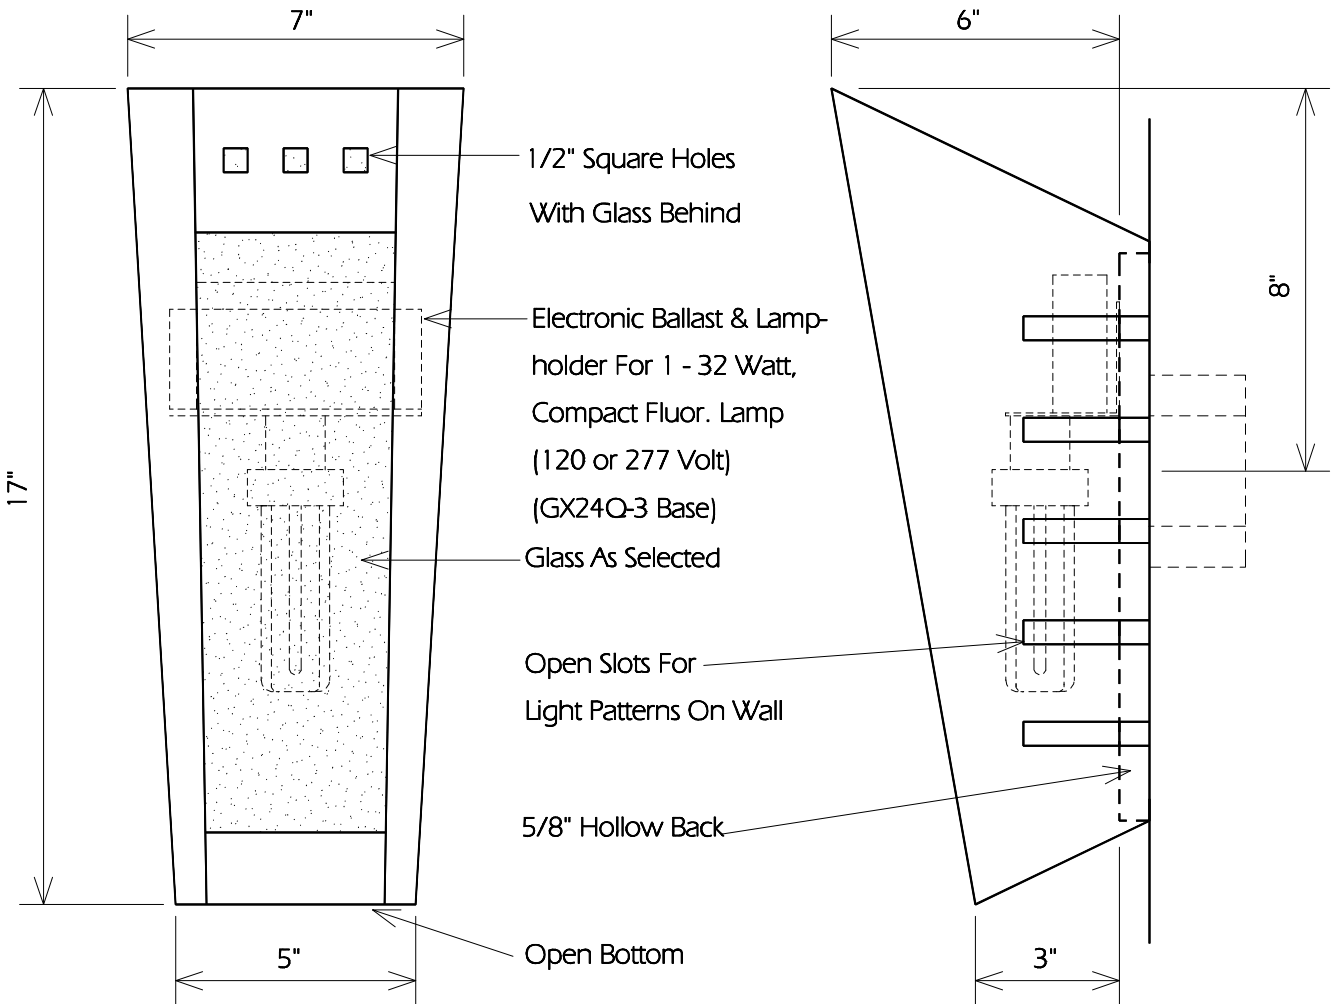

TOP

FRONT

SIDE

TWO HILLS STUDIO®

Fine Lighting & Decorative Metal Work www.twohillsstudio.com

2706 SOUTH LAMAR BOULEVARD AUSTIN, TEXAS 78704 512-707-7571 FAX 512-707-7524

WALL LANTERN CWL73

Fixture Is Appropriate For:

- _____ Wet Locations As Shown
- _____ Wet Locations With Glass Or Solid Top Added
- Damp Locations As Shown
- Dry Locations As Shown
- U.L. Approved