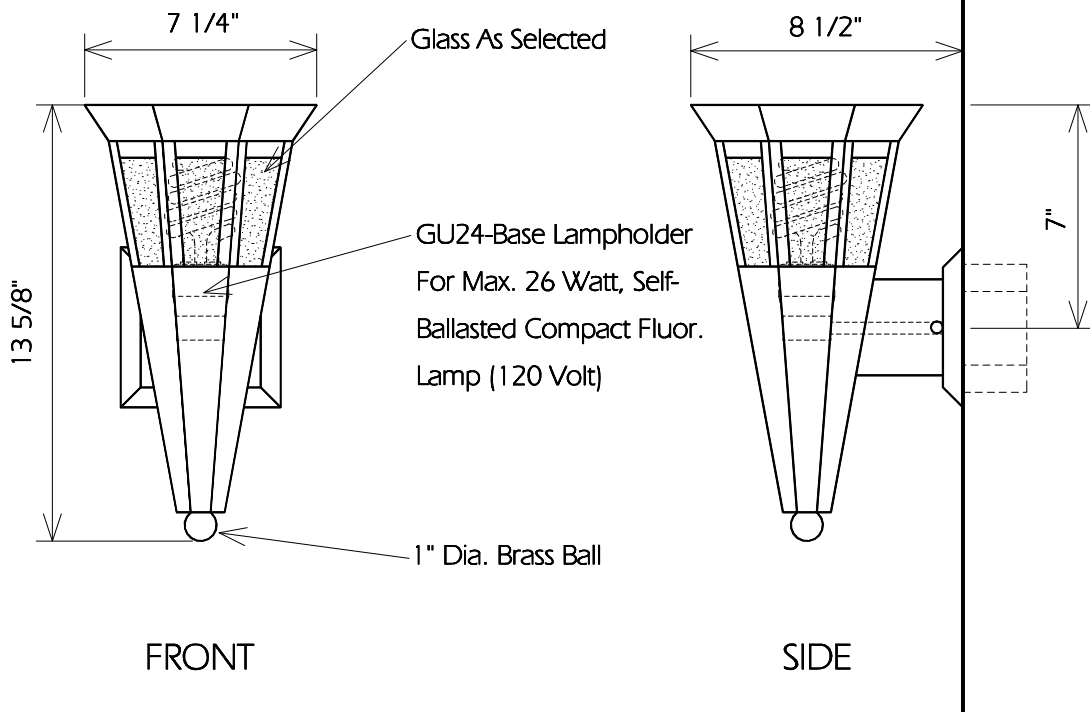

FRONT

SIDE

TWO HILLS STUDIO®

Fine Lighting & Decorative Metal Work www.twohillsstudio.com

2706 SOUTH LAMAR BOULEVARD AUSTIN, TEXAS 78704 512-707-7571 FAX 512-707-7524

WALL LANTERN CWL68

COPYRIGHT 2006 TWO HILLS STUDIO, INC. ALL RIGHTS RESERVED

Fixture Is Appropriate For:

- ☐ Wet Locations As Shown
- ☐ Wet Locations With Glass Or Solid Top Added
- ☒ Damp Locations As Shown
- ☒ Dry Locations As Shown
- ☒ U.L. Approved