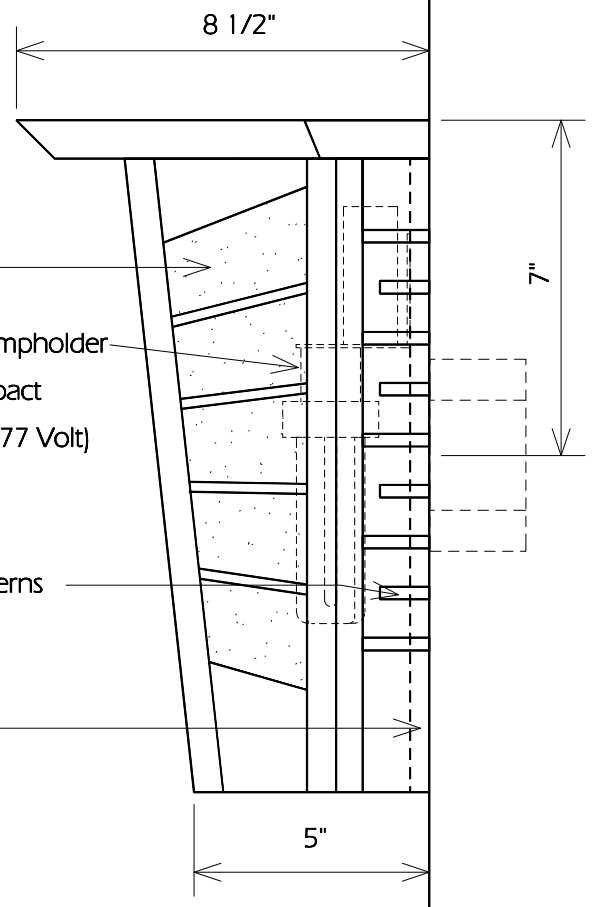

Open Slots (Clear Glass Above Slots At Wet Locations)

TOP

FRONT

SIDE

Glass As Selected

Electronic Ballast & Lampholder
For 1 - 32 Watt, Compact
Fluor. Lamp (120 or 277 Volt)
(GX24Q-3 Base)

Notches For Light Patterns
On Wall

5/8" Hollow Back

Open Bottom

TWO HILLS STUDIO®

Fine Lighting & Decorative Metal Work www.twohillsstudio.com

2706 SOUTH LAMAR BOULEVARD AUSTIN, TEXAS 78704 512-707-7571 FAX 512-707-7524

WALL LANTERN CWL3

Fixture Is Appropriate For: