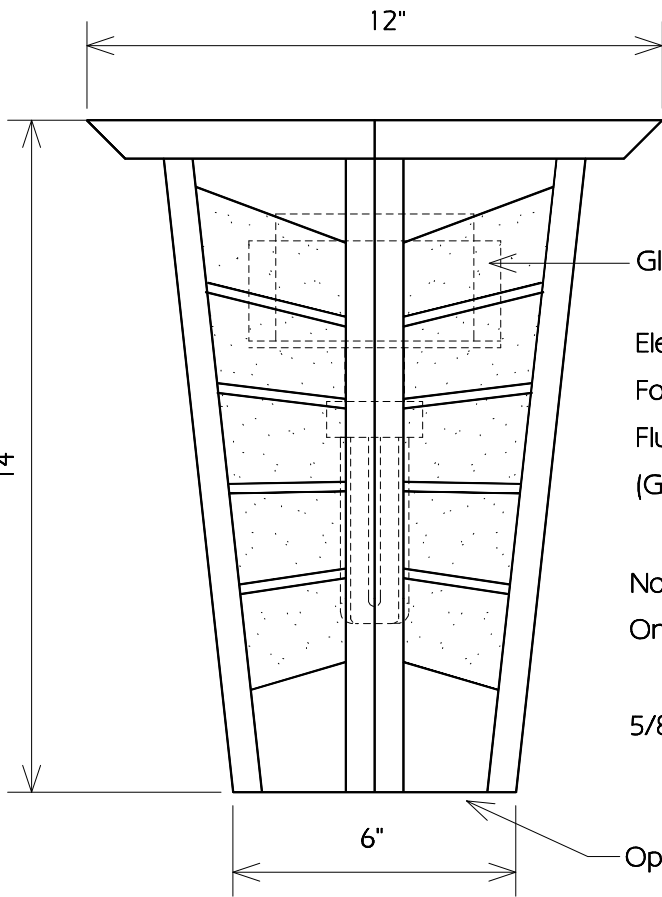

Open Slots (Clear Glass Above Slots At Wet Locations)

TOP

FRONT

SIDE

Glass As Selected

Electronic Ballast & Lampholder
For 1 - 32 Watt, Compact
Fluor. Lamp (120 or 277 Volt)
(GX24Q-3 Base)

Notches For Light Patterns
On Wall

5/8" Hollow Back

Open Bottom

TWO HILLS STUDIO®

Fine Lighting & Decorative Metal Work www.twohillsstudio.com

2706 SOUTH LAMAR BOULEVARD AUSTIN, TEXAS 78704 512-707-7571 FAX 512-707-7524

WALL LANTERN CWL3

Fixture Is Appropriate For: