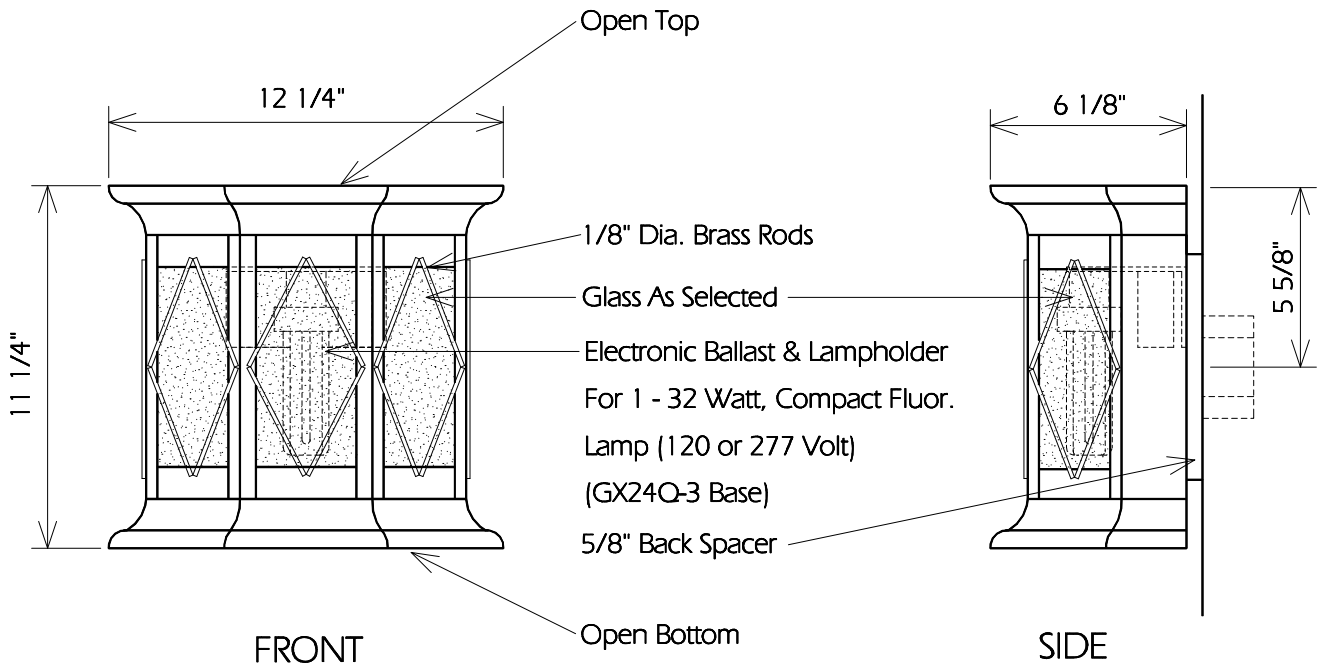

TOP

TWO HILLS STUDIO®

Fine Lighting & Decorative Metal Work www.twohillsstudio.com

2706 SOUTH LAMAR BOULEVARD AUSTIN, TEXAS 78704 512-707-7571 FAX 512-707-7524

WALL LANTERN CWL18

Fixture Is Appropriate For:

- Wet Locations As Shown
- Wet Locations With Glass Or Solid Top Added
- Damp Locations As Shown
- Dry Locations As Shown
- U.L. Approved