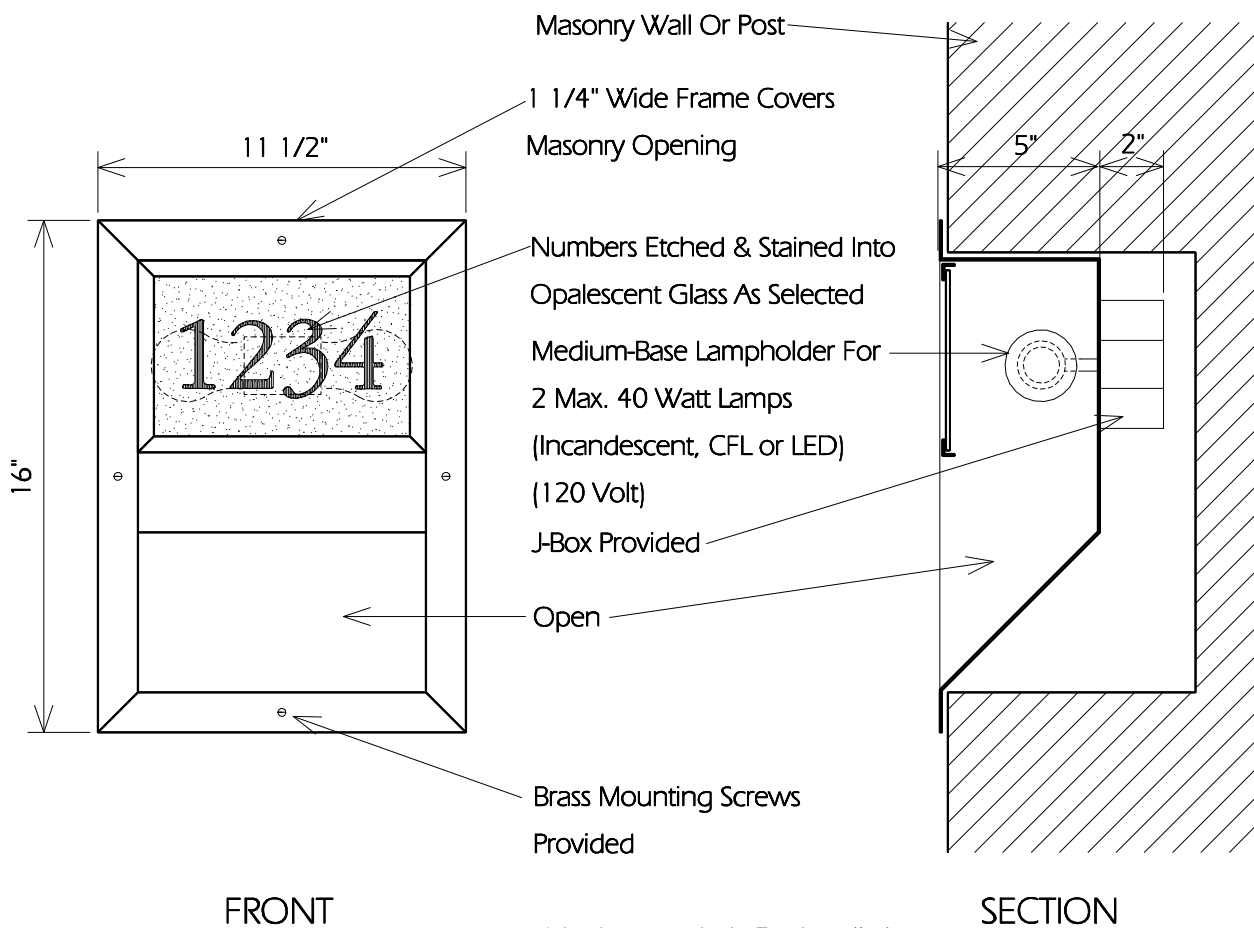

Provide Masonry Opening Of
 9 1/4" Wide x 13 3/4" Tall x 8" Deep

This Fixture Is Only For Installation
 Into A Masonry Wall Or Post

TWO HILLS STUDIO®

Fine Lighting & Decorative Metal Work www.twohillsstudio.com

2706 SOUTH LAMAR BOULEVARD AUSTIN, TEXAS 78704 512-707-7571 FAX 512-707-7524

RECESSED ADDRESS LIGHT RAL1

Fixture Is Appropriate For:

- Wet Locations As Shown
- Wet Locations With Glass Or Solid Top Added
- Damp Locations As Shown
- Dry Locations As Shown
- U.L. Approved