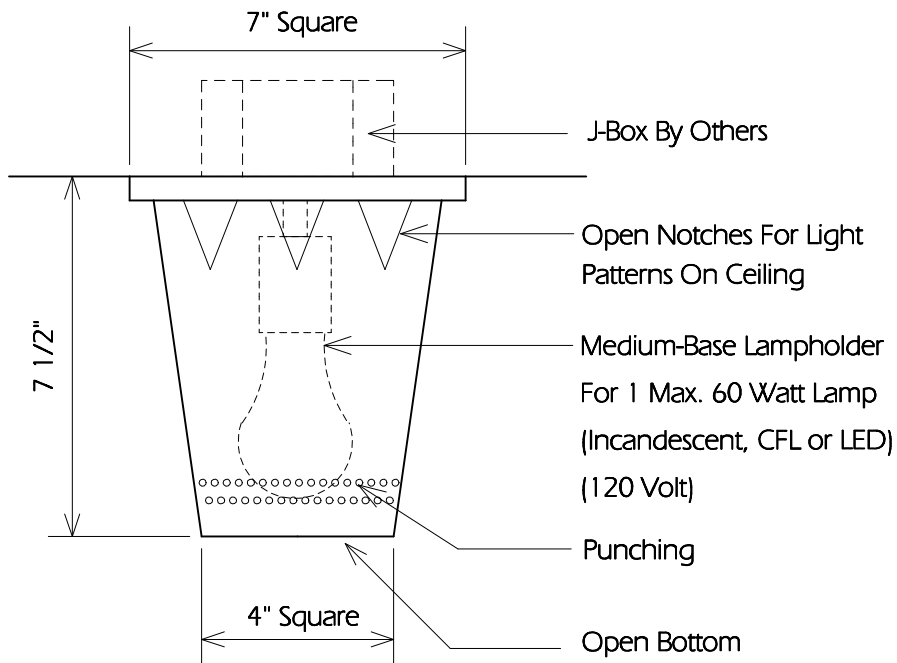

BOTTOM

SIDE

TWO HILLS STUDIO®

Fine Lighting & Decorative Metal Work www.twohillsstudio.com

2706 SOUTH LAMAR BOULEVARD AUSTIN, TEXAS 78704 512-707-7571 FAX 512-707-7524

CEILING FIXTURE CF8

Fixture Is Appropriate For:

- Wet Locations As Shown
- Damp Locations As Shown
- Dry Locations As Shown
- U.L. Approved