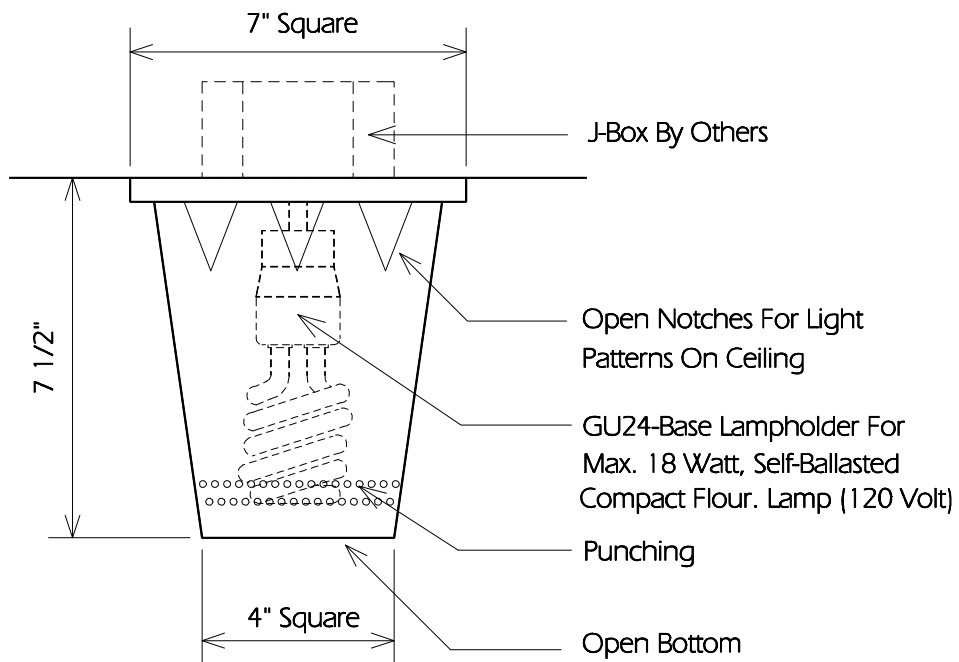

BOTTOM

SIDE

TWO HILLS STUDIO®

Fine Lighting & Decorative Metal Work www.twohillsstudio.com

2706 SOUTH LAMAR BOULEVARD AUSTIN, TEXAS 78704 512-707-7571 FAX 512-707-7524

CEILING FIXTURE CF8

Fixture Is Appropriate For:

- _____ Wet Locations As Shown
- Damp Locations As Shown
- Dry Locations As Shown
- U.L. Approved