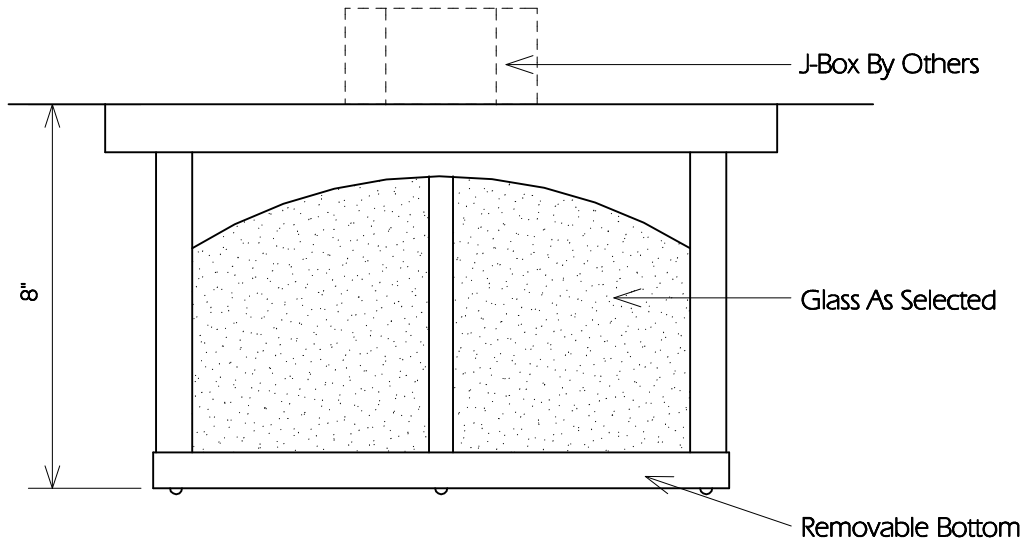

BOTTOM

SIDE

TWO HILLS STUDIO®

Fine Lighting & Decorative Metal Work www.twohillsstudio.com

2706 SOUTH LAMAR BOULEVARD AUSTIN, TEXAS 78704 512-707-7571 FAX 512-707-7524

CEILING FIXTURE CF6

Fixture Is Appropriate For:

- Wet Locations As Shown
- Damp Locations As Shown
- Dry Locations As Shown
- U.L. Approved