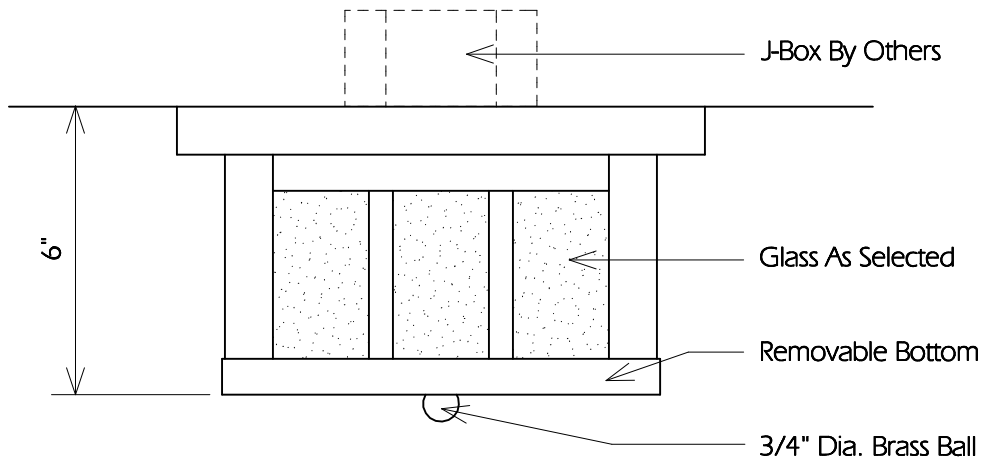

BOTTOM

TYPICAL SIDE

TWO HILLS STUDIO®

Fine Lighting & Decorative Metal Work www.twohillsstudio.com

2706 SOUTH LAMAR BOULEVARD AUSTIN, TEXAS 78704 512-707-7571 FAX 512-707-7524

CEILING FIXTURE CF3

Fixture Is Appropriate For:

- Wet Locations As Shown
- Damp Locations As Shown
- Dry Locations As Shown
- U.L. Approved