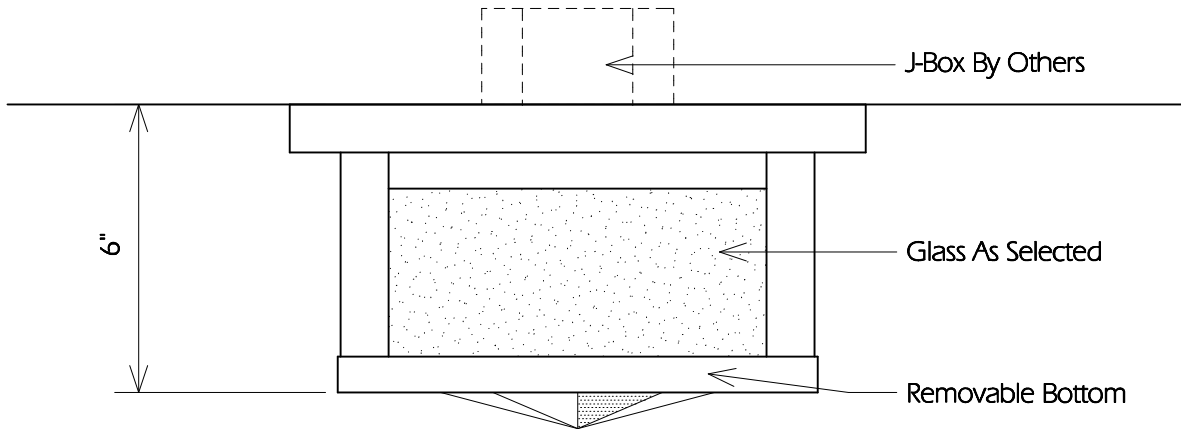

BOTTOM

TYPICAL SIDE