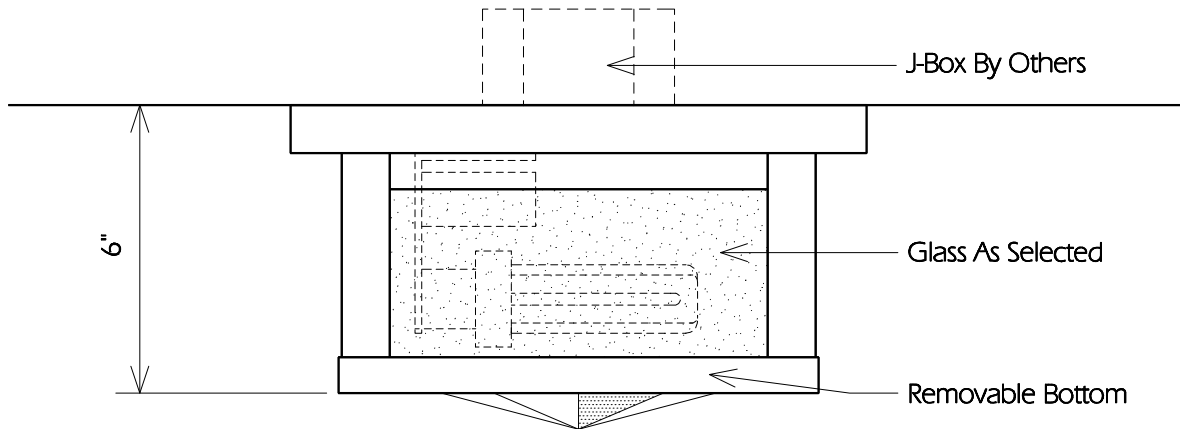

6" Dia. 3D Star

Glass As Selected

Electronic Ballast & Lampholder
For 1 - 32 Watt, Compact Fluor.
Lamp (120 or 277 Volt)
(GX24Q-3 Base)

BOTTOM

J-Box By Others

Glass As Selected

Removable Bottom

TYPICAL SIDE

- Wet Locations As Shown
- Damp Locations As Shown
- Dry Locations As Shown
- U.L. Approved