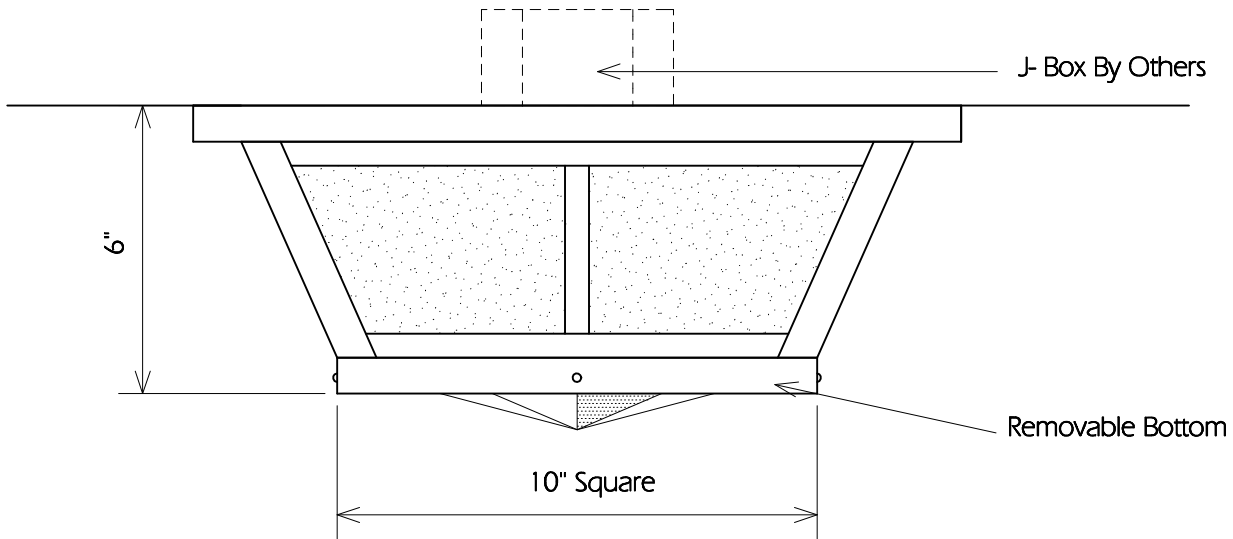

BOTTOM

SIDE

TWO HILLS STUDIO®

Fine Lighting & Decorative Metal Work www.twohillsstudio.com

2706 SOUTH LAMAR BOULEVARD AUSTIN, TEXAS 78704 512-707-7571 FAX 512-707-7524

CEILING FIXTURE CF13

Fixture Is Appropriate For:

- Wet Locations As Shown
- Damp Locations As Shown
- Dry Locations As Shown
- U.L. Approved