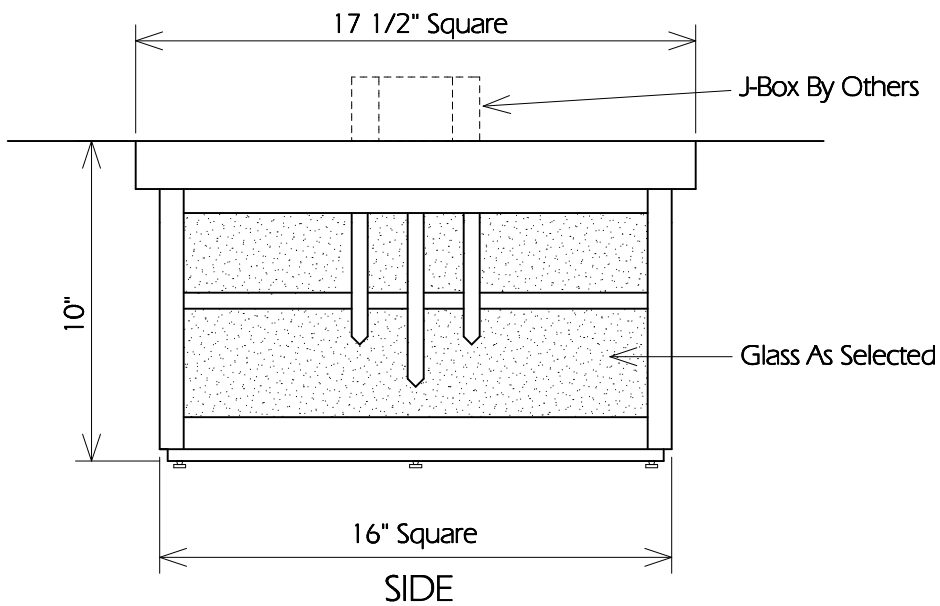

BOTTOM

TWO HILLS STUDIO®

Fine Lighting & Decorative Metal Work www.twohillsstudio.com

2706 SOUTH LAMAR BOULEVARD AUSTIN, TEXAS 78704 512-707-7571 FAX 512-707-7524

CEILING FIXTURE CCF2

Fixture Is Appropriate For:

- Wet Locations As Shown
- Damp Locations As Shown
- Dry Locations As Shown
- U.I. Approved