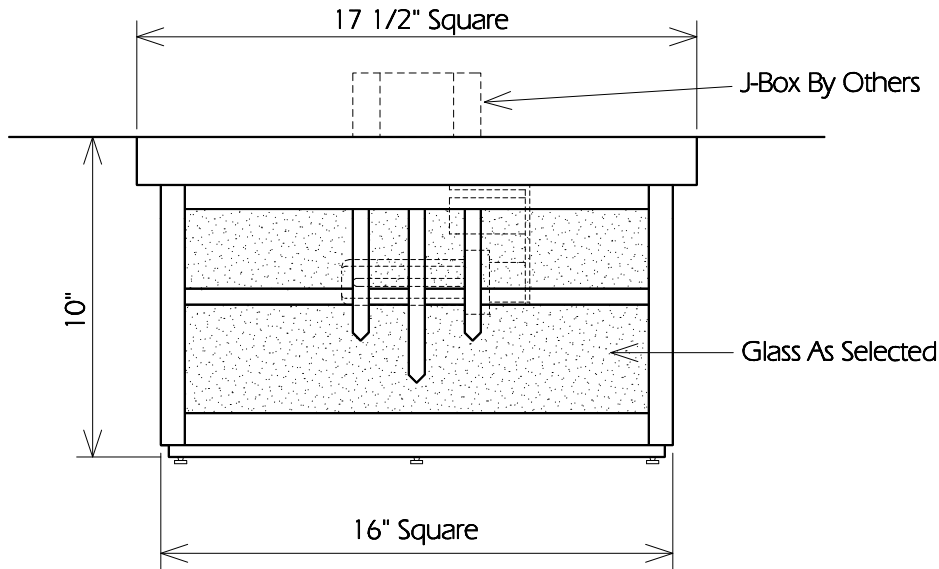

Removable Bottom With Glass As Selected

Electronic Ballast & Lampholder For 1 - 32 Watt, Compact Fluor. Lamp (120 or 277 Volt) (GX24Q-3 Base)

BOTTOM

SIDE

TWO HILLS STUDIO®

Fine Lighting & Decorative Metal Work www.twohillsstudio.com

2706 SOUTH LAMAR BOULEVARD AUSTIN, TEXAS 78704 512-707-7571 FAX 512-707-7524

CEILING FIXTURE CCF2

Fixture Is Appropriate For:

- Wet Locations As Shown
- Damp Locations As Shown
- Dry Locations As Shown
- U.L. Approved